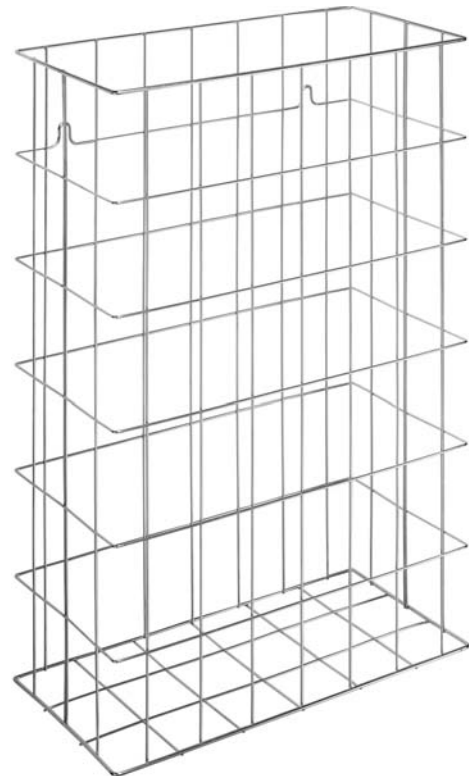

# WASTE BASKET STAINLESS STEEL WP151-1

400 x 600 x 200 mm

Capacity approx. 48 l

- Waste basket in robust, germ-reducing and easy-care stainless steel wire (AISI 304).
- 2.5 mm and 4 mm thick lattice work. Fastening eyes in second row for invisible wall mounting.
- Capacity approx. 48 l.
- Mounting: With two screws.
- Delivery includes fixing material.
- Weight, including single package: 1.1 kg

## Suggested text for specifications:

Waste basket in stainless steel wire (AISI 304) for surface mounting or floor installation. 2.5 mm and 4 mm thick lattice work. Fastening eyes in second row for invisible wall mounting. Capacity approx. 48 l. Delivery includes fixing material.

Dimensions: 400 x 600 x 200 mm

Article No. WP151-1

Available surface	ID No.
Stainless steel satin finished	922 931