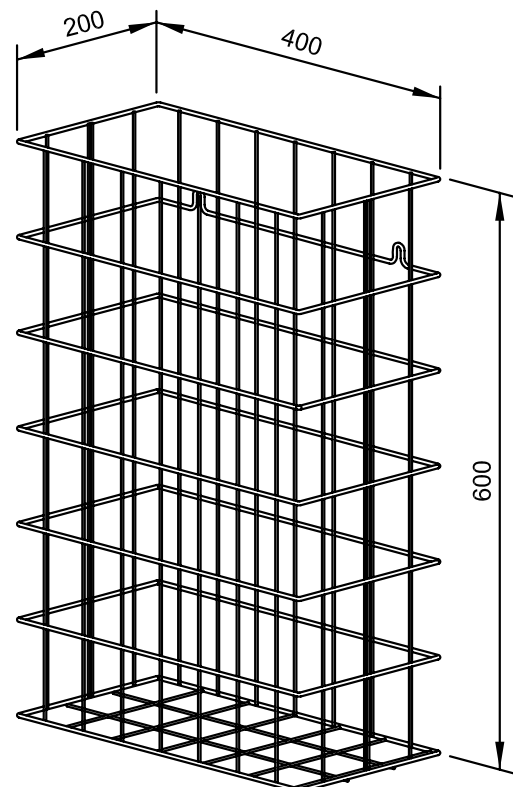

# WASTE BASKET STAINLESS STEEL WP151-1

400 x 600 x 200 mm

Capacity approx. 48 l

- Waste basket in robust, germ-reducing and easy-care stainless steel wire (AISI 304).
- 2.5 mm and 4 mm thick lattice work. Fastening eyes in second row for invisible wall mounting.
- Capacity approx. 48 l.
- Mounting: With two screws.
- Delivery includes fixing material.
- Weight, including single package: 1.1 kg

## Suggested text for specifications:

Waste basket in stainless steel wire (AISI 304) for surface mounting or floor installation. 2.5 mm and 4 mm thick lattice work. Fastening eyes in second row for invisible wall mounting. Capacity approx. 48 l. Delivery includes fixing material.

Dimensions: 400 x 600 x 200 mm

Article No. WP151-1

Available surface	ID No.
Stainless steel satin finished	922 931