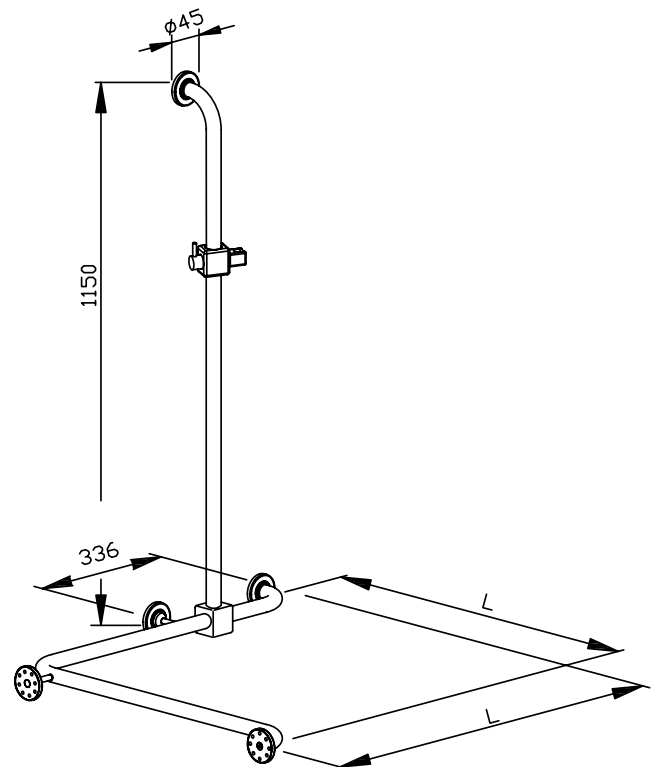

SHOWER GRAB RAIL WITH SHOWER RISER BF640

(700 x 700-900 x 900) x 1150 mm

- Shower grab rail with shower riser and shower head holder in robust, germ-reducing and easy-care stainless steel (AISI 304), satin finished.
Further available surfaces: see below.
- Outer diameter of tubes 32 mm for ergonomic hold, clearance from wall 106 mm, bend radii 75 mm.
- Shower head holder continuously height-adjustable and rotatable.
- Wall mountings with 8-point mounting plate – can be freely rotated, 4 mm thick with 2K-wall sealing-disc.
- Supports weight up to 125 kg.
- Concealed fixings 75 mm in diameter, anti-theft, with silicone sealing ring at tube joint.
- TÜV-certified in accordance with DIN EN 12182, CE-marked in accordance with 93/42 EEC.
- Mounting: With 15 screws.
- Delivery includes fixing material.
- Intermediate sizes available upon request.

Suggested text for specifications:

Shower grab rail with shower riser and shower head holder in stainless steel (AISI 304), outer diameter of tubes 32 mm, clearance from wall 106 mm, surface satin finished. Shower head holder continuously height-adjustable and rotatable. Wall mountings with 8-point mounting plate – can be freely rotated, 4 mm thick with 2K-wall sealing-disc; supports weight up to 125 kg. Concealed fixings 75 mm in diameter, anti-theft, with silicone sealing ring at tube joint. TÜV-certified in accordance with DIN EN 12182, CE-marked in accordance with 93/42 EEC. Delivery includes fixing material.

Version: left / right

Length x x 1150 mm

Article No. BF640

Options	ID No.
Corner basket BA 260	600 260
Straight basket BA 270	600 270

Available surfaces	Length / ID No.					
	900 mm left	800 mm left	700 mm left	900 mm right	800 mm right	700 mm right
satin finished (standard)	640 100	640 200	640 300	640 400	640 500	640 600
textured	640 110	640 210	640 310	640 410	640 510	640 610