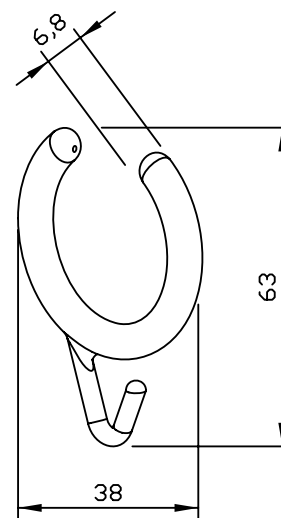

SHOWER CURTAIN RING BA044

36 x 63 x 6,8 mm

- Shower curtain ring in PA6, grey.
- Open at the top.
- Mounting: By clipping on shower curtain rails with tube diameter 32 mm.
- Weight, including single package: 0.1 kg (Packaging unit: 10 pcs.).

Suggested text for specifications:

Shower curtain ring, open at the top, for shower curtain rails with tube diameter 32 mm, in PA6, grey.

Dimensions: 38 x 63 x 6,8 mm

Packaging unit 10 pcs.

Article No. BA044