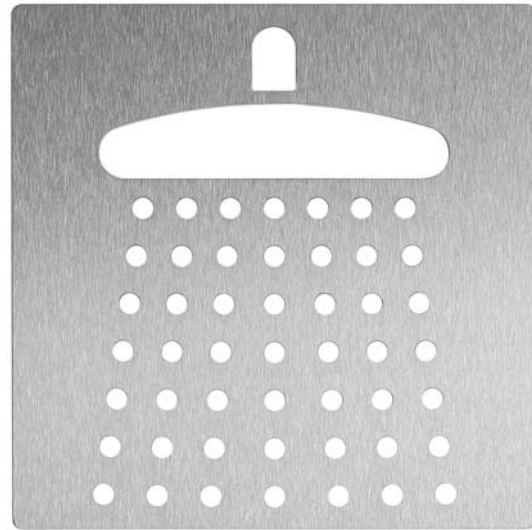

# "SHOWER" PICTOGRAM FOR GLUING AC494

120 x 120 x 2 mm

- Pictogram with „Shower“ motif in 2 mm thick stainless steel (AISI 304), satin finished and brushed.
- Mounting with double-sided glue dots.
- Delivery includes fixing material.
- Weight, including single package: 0.1 kg

## Suggested text for specifications:

Pictogram for gluing with ‚Shower‘ motif in 2 mm thick stainless steel (AISI 304), satin finished and brushed. Delivery includes fixing material.

Dimensions: 120 x 120 x 2 mm