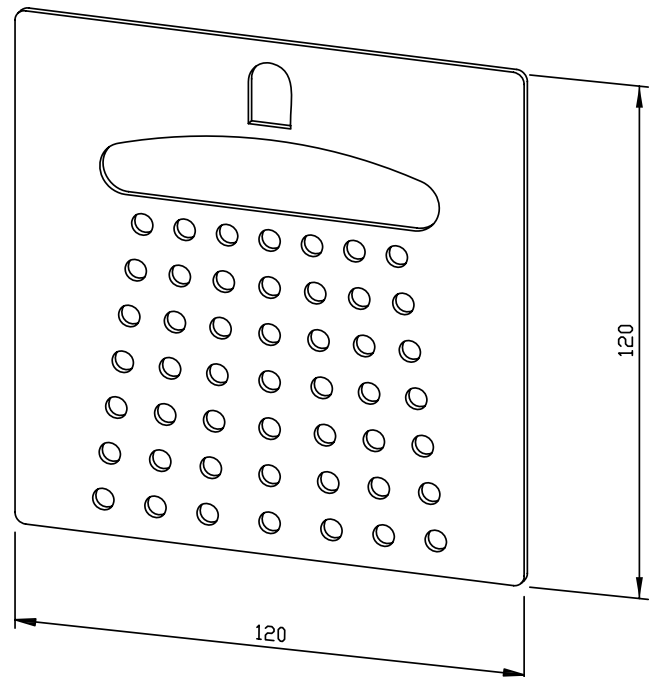

Available surface	ID No.
satin finished	700 494

Ernst Wagner GmbH & Co. KG

Ernst-Abbe-Straße 21 · D-72770 Reutlingen · Tel.: +49712151539-0 · Fax: -20
info@wagner-ewar.de · www.wagner-ewar.de

WAGNER
EWAR