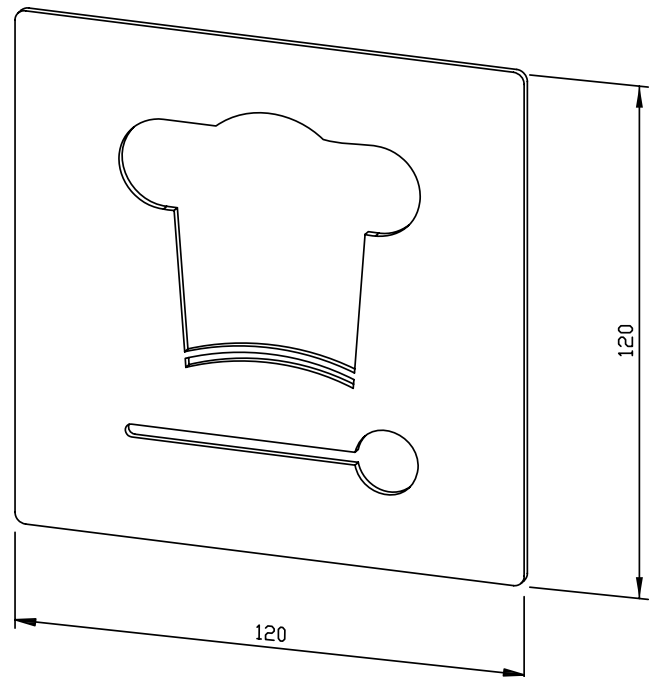

Available surface	ID No.
satin finished	700 490

Ernst Wagner GmbH & Co. KG

Ernst-Abbe-Straße 21 · D-72770 Reutlingen · Tel.: +49712151539-0 · Fax: -20
info@wagner-ewar.de · www.wagner-ewar.de

WAGNER
EWAR