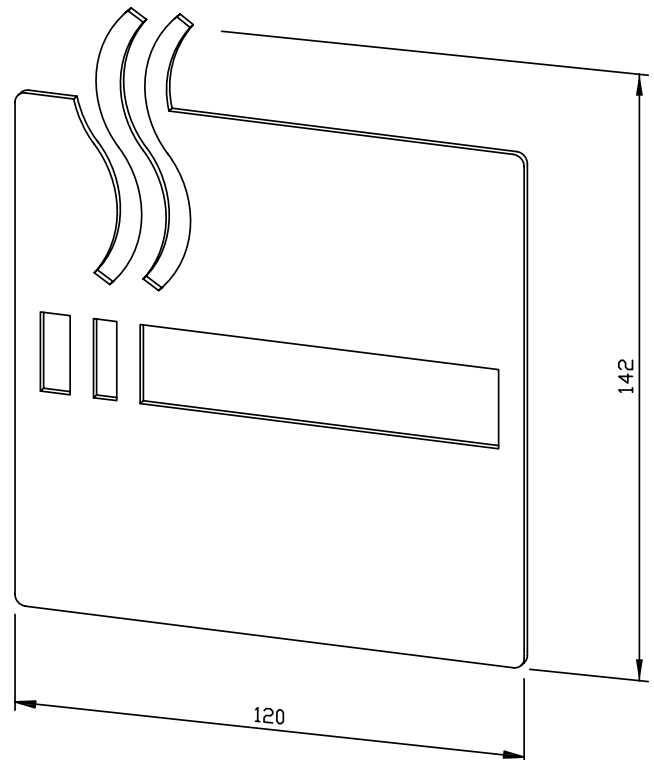

Available surface	ID No.
satin finished	700 450

Ernst Wagner GmbH & Co. KG

Ernst-Abbe-Straße 21 · D-72770 Reutlingen · Tel.: +49712151539-0 · Fax: -20
info@wagner-ewar.de · www.wagner-ewar.de

WAGNER
EWAR