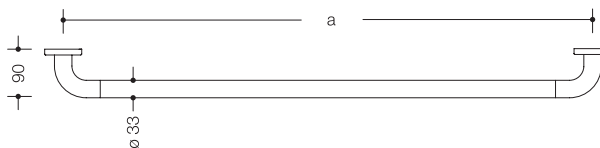

Item Number

Dimensions in mm / Specification

33.7010

HEWI Cloakroom rail

- railing system ø 33 mm
- polyamide with corrosion resistant steel core
- pre-mounted with stainless steel roses ø 70 mm for wall mounting
- supplied without mounting screws and plugs

Graduated dimensions for cloakroom rails without hooks/with movable hooks

Please note:

Movable hooks must be ordered separately, as they are not included in the scope of delivery.

Graduated dimensions for cloakroom rails with fixed hooks without picto-holder

Item Number	33.7010
a (mm)	
300-599	
600-1099	
1100-1599	
1600-2099	
2100-2599	
2600-3099	
3100-3599	
3600-4099	

Item Number	33.7010.6V	33.7010.6H	33.7010.7V	33.7010.7H
Hook distance	150 mm			
Places	a (mm)			
2	450			
3	600			
4	750			
5	900			
6	1050			
7	1200			
8	1350			
9	1500			
10	1650			
11	1800			
12	1950			
13	2100			
14	2250			
15	2400			
16	2550			
17	2700			
18	2850			
19	3000			
20	3150			
21	3300			
22	3450			
23	3600			
24	3750			
25	3900			