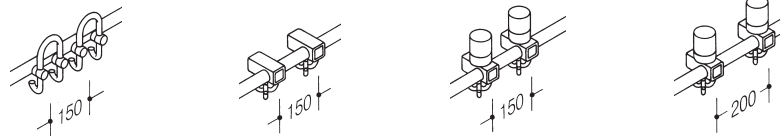

Item Number	33.7010
a (mm)	
300-599	
600-1099	
1100-1599	
1600-2099	
2100-2599	
2600-3099	
3100-3599	
3600-4099	

Item Number	33.7010.6V	33.7010.6H	33.7010.7V	33.7010.7H
Hook distance	150 mm			
Places	a (mm)			
2	450			
3	600			
4	750			
5	900			
6	1050			
7	1200			
8	1350			
9	1500			
10	1650			
11	1800			
12	1950			
13	2100			
14	2250			
15	2400			
16	2550			
17	2700			
18	2850			
19	3000			
20	3150			
21	3300			
22	3450			
23	3600			
24	3750			
25	3900			

We require the following information from you when you place your order:

- **item number**
- **colour**
- **mounting clearance a (mm)**

Explanation

Mounting clearance a + 70 mm is equivalent to the required length of the cloakroom rail inclusive of roses (see drawing left).

Depending on the centre distance delivery includes additional supports.

Graduated dimensions for cloakroom rails with fixed hooks and picto-holders
Please note:

HEWI Pictograms (see catalogue) must be ordered separately, as they are not included in the scope of delivery.

Item Number	33.7310.6HP	33.7310.P8	33.7310.PB8	33.7410.PB8
Hook distance	150 mm	150 mm	150 mm	200 mm
Places	a (mm)	a (mm)	a (mm)	a (mm)
2	450	326	326	376
3	600	476	476	576
4	750	626	626	776
5	900	776	776	976
6	1050	926	926	1176
7	1200	1076	1076	1376
8	1350	1226	1226	1576
9	1500	1376	1376	1776
10	1650	1526	1526	1976
11	1800	1676	1676	2176
12	1950	1826	1826	2376
13	2100	1976	1976	2576
14	2250	2126	2126	2776
15	2400	2276	2276	2976
16	2550	2426	2426	3176
17	2700	2576	2576	3376
18	2850	2726	2726	3576
19	3000	2876	2876	3776
20	3150	3026	3026	3976
21	3300	3176	3176	4176
22	3450	3326	3326	4376
23	3600	3476	3476	4576
24	3750	3626	3626	4776
25	3900	3776	3776	4976