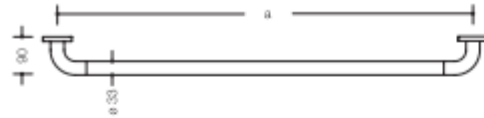

33.7010

**HEWI Cloakroom rail**

- railing system  $\varnothing$  33 mm
- polyamide with corrosion resistant steel core
- pre-mounted with stainless steel roses  $\varnothing$  70 mm for wall mounting
- supplied without mounting screws and plugs

**Graduated dimensions for cloakroom rails without hooks/with movable hooks**

**Please note:**

Movable hooks must be ordered separately, as they are not included in the scope of delivery.

Item Number	33.7010
a (mm)	
300-599	
600-1099	
1100-1599	
1600-2099	
2100-2599	
2600-3099	
3100-3599	
3600-4099	

**Graduated dimensions for cloakroom rails with fixed hooks without picto-holder**

Item Number	33.7010.6V	33.7010.6H	33.7010.7V	33.7010.7H
Hook distance	150 mm			
Places	a (mm)			
2	450			
3	600			
4	750			
5	900			
6	1050			
7	1200			
8	1350			
9	1500			
10	1650			
11	1800			
12	1950			
13	2100			
14	2250			
15	2400			
16	2550			
17	2700			
18	2850			
19	3000			
20	3150			
21	3300			
22	3450			
23	3600			
24	3750			
25	3900			