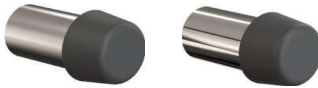

DOOR STOP 5052

Stainless steel/black rubber
Projection: 45mm
Diameter: Ø25mm
Weight: 0,1 kg.

Brushed
A5052B
EUR 15,-

Polished
A5052P
EUR 15,-

DOOR STOP 5053

Stainless steel/black rubber
Projection: 75mm
Diameter: Ø25mm
Weight: 0,1 kg.