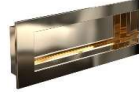

DRAWER PULLS

SQUARE 50

Stainless steel
Width: 50mm
Height: 50mm
Projection: 13mm
Weight: 0,04 kg.

Brushed
H1020.050.01
EUR 12,-

5 707757 008734 >

Polished
H1020.050.40
EUR 12,-

5 707757 008741 >

Polished copper
H1020.050.50
EUR 21,-

5 707757 021061 >

Polished gold
H1020.050.60
EUR 21,-

5 707757 024628 >

SQUARE 102

Stainless steel
Width: 102mm
Height: 51mm
Projection: 13mm
Weight: 0,05 kg.

Brushed
H1020.102.01
EUR 13,-

5 707757 008758 >

Polished
H1020.102.40
EUR 13,-

5 707757 008765 >

Polished copper
H1020.102.50
EUR 21,-

5 707757 021078 >

Polished gold
H1020.102.60
EUR 21,-

5 707757 024635 >

SQUARE 140

Stainless steel
Width: 140mm
Height: 50mm
Projection: 16mm
Weight: 0,08 kg.

Brushed
H1020.140.01
EUR 24,-

5 707757 008772 >

Polished
H1020.140.40
EUR 24,-

5 707757 008789 >

Polished copper
H1020.140.50
EUR 35,-

5 707757 021085 >

Polished gold
H1020.140.60
EUR 35,-

5 707757 024642 >

LILLE

Zinc
Width: 172mm
Height: 50mm
Projection: 21mm
Weight: 0,34 kg.

Brushed
H2508.128.10
EUR 25,-

5 707757 017484 >

Some handles have limited stock. Please ask for quantities.