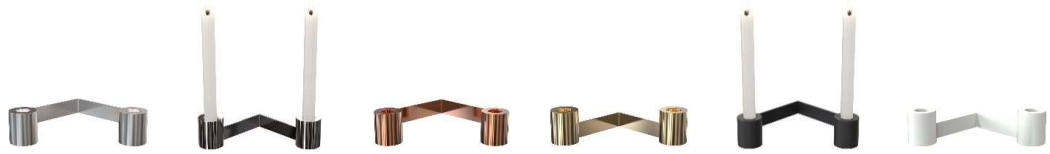

LIVING

CANDLESTICK 2005

double

f/Ø22mm candles

Stainless steel
Diameter: Ø44mm
Length: 165mm
Height: 51mm
Weight: 0,5 kg.

Brushed
N2005
EUR 99,-

Polished
O2005
EUR 99,-

Polished copper
N2005-C
EUR 99,-

Polished gold
N2005-GO
EUR 99,-

Matt black
N2005-B
EUR 99,-

Matt white
N2005-W
EUR 99,-

Design by Bønnelycke MDD