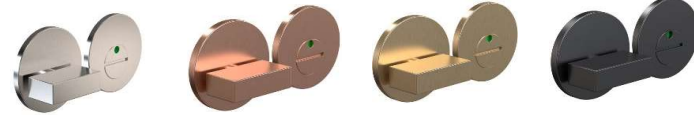

Polished
A2001P
EUR 49,-

Polished copper
A2001C
EUR 65,-

Polished gold
A2001GO
EUR 65,-

Matt black
A2001BL
EUR 49,-

Design by busk+hertzog

ELEMENT 2001 modul

Stainless steel
Rose: Ø50mm
Projection: 26mm
Weight: 0,24 kg.