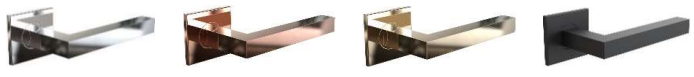

KUBE 1001

Stainless steel
Length: 120mm
Projection: 60mm
Rose: 50x50mm
Weight: 0,46 kg.

Polished
A1001PS
EUR 69,-

Polished copper
A1001CS
EUR 109,-

Polished gold
A1001GS
EUR 109,-

Matt black
A1001BLS
EUR 69,-

Design by busk+hertzog

TUBE 1051

Ø16mm

Stainless steel
Length: 120mm
Projection: 59mm
Rose: Ø50mm
Weight: 0,1 kg.

Brushed
A1051B
EUR 39,-

Polished
A1051P
EUR 39,-

TUBE 1052

Ø19mm

Stainless steel
Length: 130mm
Projection: 65mm
Rose: Ø50mm
Weight: 0,47 kg.

Brushed
A1052B
EUR 45,-

Polished
A1052P
EUR 45,-