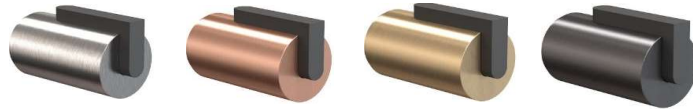

Brushed
N1943
EUR 165,-

Polished
O1943
EUR 165,-

Design by Bønnelycke MDD

DOOR STOPS

DOOR STOP 1 f/floor and wall

Stainless steel/black rubber
Diameter: Ø28/33mm
Length: 55mm
Weight: 0,35 kg.

Brushed
N1931
EUR 29,-