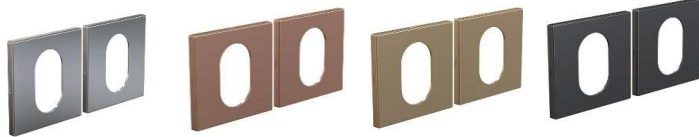

KUBE 3005 assa keyhole

Stainless steel
Projection: 4mm
Rose: 50x50mm
Weight: 0,1 kg.

Brushed
A3005BS
EUR 17,-

5 707757 005283 >

Brushed copper
A3005BOCS
EUR 21,-

5 707757 031299 >

Brushed gold
A3005BMGS
EUR 21,-

5 707757 031282 >

Brushed black
A3005BCBS
EUR 21,-

5 707757 031275 >

Design by busk+hertzog