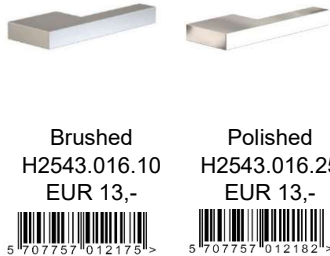

Brushed
H2543.016.10
EUR 13,-

Polished
H2543.016.25
EUR 13,-

Design by busk+hertzog

ARKI+® 160

Aluminium
CC: 128mm
Length: 160mm
Height: 9mm
Projection: 28mm
Weight: 0,15 kg.

Brushed
H2540.128C.10
EUR 16,-

Polished
H2540.128C.25
EUR 16,-

Matt black
H2540.128C.75
EUR 16,-

Design by busk+hertzog