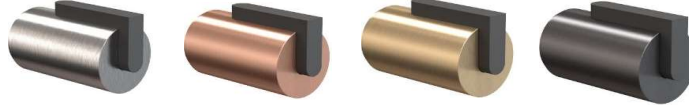

ARCHITECTURAL HARDWARE DOOR STOPS AND BELL PUSH

DOOR STOP 1 f/floor and wall

Stainless steel/black rubber
Diameter: Ø28/33mm
Length: 55mm
Weight: 0,35 kg.

Brushed
N1931
EUR 29,-

Brushed copper
N1931-BOC
EUR 39,-

Brushed gold
N1931-BMG
EUR 39,-

Brushed black
N1931-BCB
EUR 39,-

Design by Bønnelycke MDD