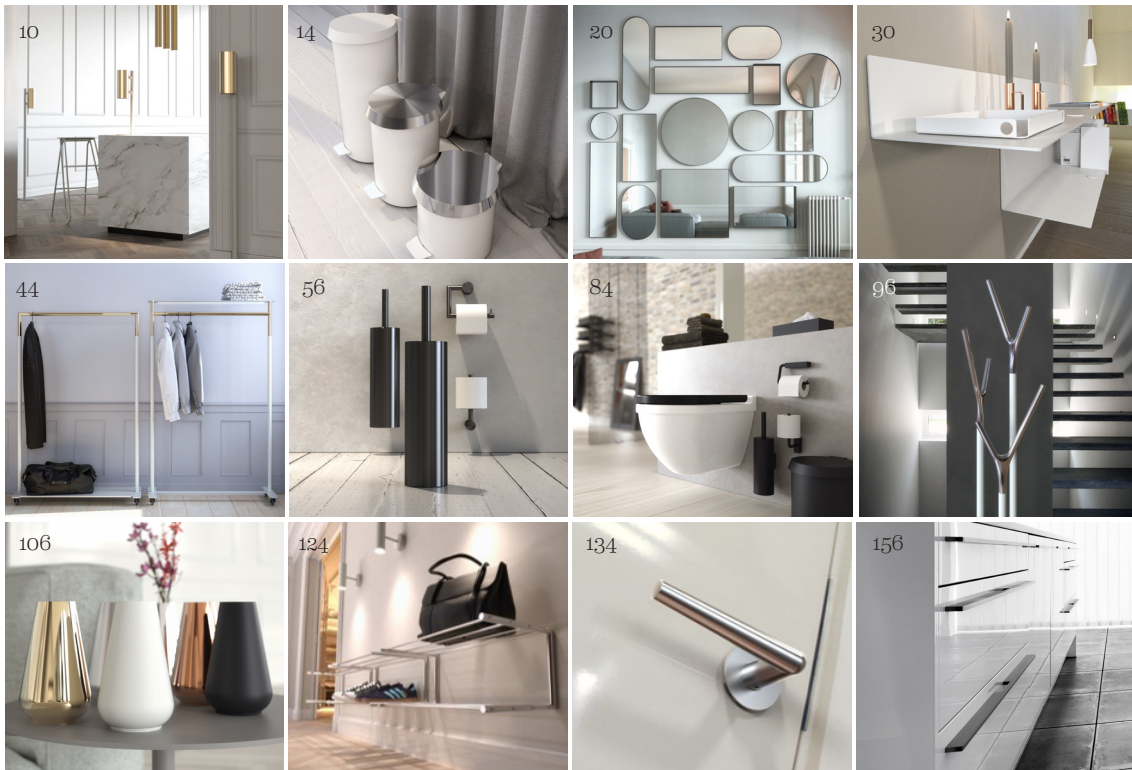

CONTENT

...

The Nine FROST Finishes. p8

Soap & Disinfectant Dispenser. p10
PEDAL BIN. p14
MIRROR Collection p20
UNU Series. p30
BUKTO Series. p44
NOVA2 Series. p56
QUADRA Series. p84
SIGNATURE Collection. p96
LIVING Collection. p106
HANGER Collection. p118
NOVA Series. p124

Architectural Hardware p134
Handles and Speciality Hardware. p156