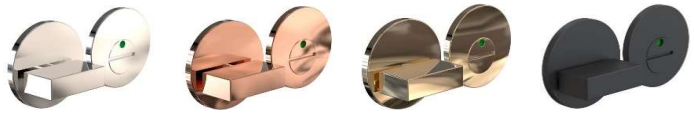

Brushed
A2001B.
MODUL
EUR 49,-

Brushed copper
A2001BOC.
MODUL
EUR 65,-

Brushed gold
A2001BMG.
MODUL
EUR 65,-

Brushed black
A2001BCB.
MODUL
EUR 65,-

Design by busk+hertzog

ELEMENT 2001 modul

Stainless steel
Rose: Ø50mm
Projection: 26mm
Weight: 0,24 kg.