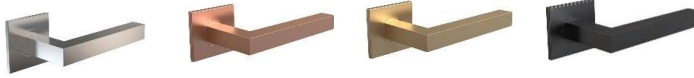

ARCHITECTURAL HARDWARE DOOR HANDLES

ELEMENT 1001

Stainless steel
Length: 120mm
Projection: 59mm
Rose: Ø50mm
Weight: 0,45 kg.

Brushed
A1001B
EUR 69,-

Polished
A1001P
EUR 69,-

Design by busk+hertzog

KUBE 1001

Stainless steel
Length: 120mm
Projection: 60mm
Rose: 50x50mm
Weight: 0,46 kg.

Brushed
A1001BS
EUR 69,-

Brushed copper
A1001BOCS
EUR 109,-

Brushed gold
A1001BMGS
EUR 109,-

Brushed black
A1001BCBS
EUR 109,-

Design by busk+hertzog