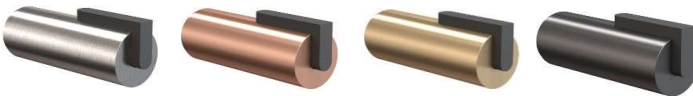

Polished
O1931
EUR 29,-

Polished copper
N1931-C
EUR 39,-

Polished gold
N1931-GO
EUR 39,-

Matt black
N1931-B
EUR 29,-

Matt white
N1931-W
EUR 29,-

Design by Bønnelycke MDD

DOOR STOP 2 f/floor and wall

Stainless steel/black rubber
Diameter: Ø28/33mm
Length: 75mm
Weight: 0,45 kg.