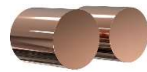

FROST

DENMARK

RETAIL PRICE LIST INCL. VAT EUR 2022-1

NOVA2

TOILET ROLL HOLDER 7

f/arm support

Stainless steel
Diameter: Ø14mm
Height: 128/84mm
Length: 163mm
Weight: 0,4 kg.

Design by Bønnelycke MDD

TOILET ROLL HOLDER 7

f/arm support

Stainless steel
Diameter: Ø14/28/44mm
Height: 128/84mm
Length: 163mm
Weight: 0,4 kg.

Design by Bønnelycke MDD

COVER

f/arm support
(2 pcs./set)

Stainless steel
Diameter: Ø42mm
Projection: 42mm
Weight: 0,15 kg.

Design by Bønnelycke MDD

COVER

f/arm support
(2 pcs./set)

Stainless steel
Diameter: Ø42mm
Projection: 42mm
Weight: 0,15 kg.

Polished
O1961-1
EUR 49,-

Design by Bønnelycke MDD