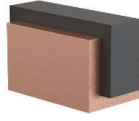

f/floor and wall

Stainless steel/black rubber
Height: 36mm
Length: 55mm
Projection: 28mm
Weight: 0,25 kg.

Brushed
A5001BS
EUR 29,-

Brushed copper
A5001BOCS
EUR 39,-

Brushed gold
A5001BMGS
EUR 39,-

Brushed black
A5001BCBS
EUR 39,-