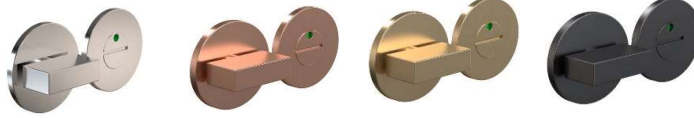

Polished copper
A2004C.
MODUL
EUR 69,-

Polished gold
A2004GO.
MODUL
EUR 69,-

Matt black
A2004BL.
MODUL
EUR 55,-

Design by Bønnelycke MDD

ARCHITECTURAL HARDWARE

TOILET INDICATOR

ELEMENT 2001

Stainless steel
Rose: Ø50mm
Projection: 26mm
Weight: 0,24 kg.