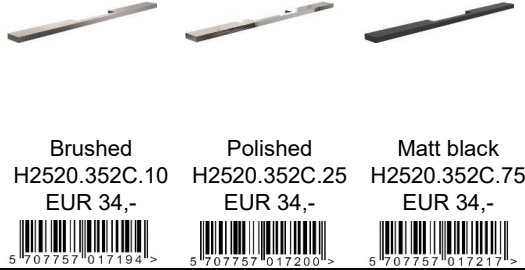

HANDLES

ARKI+® 352 symmetrical

Aluminium
CC: 128/320mm
Length: 352mm
Height: 9mm
Projection: 28mm
Weight: 0,3 kg.

Design by busk+hertzog

ARKI+® 448 symmetrical

Aluminium
CC: 128/416mm
Length: 448mm
Height: 9mm
Projection: 28mm
Weight: 0,35 kg.