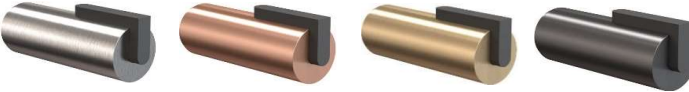

DOOR STOP 2 f/floor and wall

Stainless steel/black rubber
Diameter: Ø28/33mm
Length: 75mm
Weight: 0,45 kg.

Brushed
N1931-1
EUR 34,-

Brushed copper
N1931-1-BOC
EUR 43,-

Brushed gold
N1931-1-BMG
EUR 43,-

Brushed black
N1931-1-BCB
EUR 43,-

Design by Bønnelycke MDD