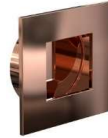

DRAWER PULLS

SQUARE 50

Stainless steel
Width: 50mm
Height: 50mm
Projection: 13mm
Weight: 0,04 kg.

Brushed
H1020.050.01
EUR 12,-

5 707757 008734 >

Polished
H1020.050.40
EUR 12,-

5 707757 008741 >

Polished copper
H1020.050.50
EUR 21,-

5 707757 021061 >

Polished gold
H1020.050.60
EUR 21,-

5 707757 024628 >

SQUARE 102

Stainless steel
Width: 102mm
Height: 51mm
Projection: 13mm
Weight: 0,05 kg.

Brushed
H1020.102.01
EUR 13,-

5 707757 008758 >

Polished
H1020.102.40
EUR 13,-

5 707757 008765 >

Polished copper
H1020.102.50
EUR 21,-

5 707757 021078 >

Polished gold
H1020.102.60
EUR 21,-

5 707757 024635 >

SQUARE 140

Stainless steel
Width: 140mm
Height: 50mm
Projection: 16mm
Weight: 0,08 kg.

Brushed
H1020.140.01
EUR 24,-

5 707757 008772 >

Polished
H1020.140.40
EUR 24,-

5 707757 008789 >

Polished copper
H1020.140.50
EUR 35,-

5 707757 021085 >

Polished gold
H1020.140.60
EUR 35,-

5 707757 024642 >

LILLE

Zinc
Width: 172mm
Height: 50mm
Projection: 21mm
Weight: 0,34 kg.

Brushed
H2508.128.10
EUR 25,-

5 707757 017484 >

Some handles have limited stock. Please ask for quantities.