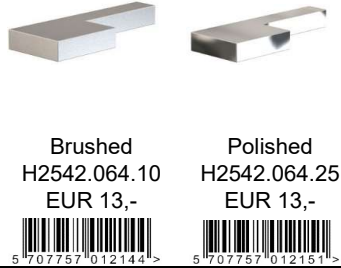

Polished
 H2562.128.25
 EUR 25,-

Design by Bønnelycke MDD

Some handles have limited stock. Please ask for quantities.

HANDLES

ARKI+® 74

Aluminium
 CC: 64mm
 Length: 74mm
 Height: 9mm
 Projection: 28mm
 Weight: 0,1 kg.