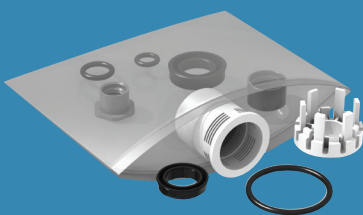

DELABIE

Spare parts

BASINS

Cartridges

	Time flow (sec.)	Maintenance kit	Complete cartridge	Type
For TEMPOSTOP				
744000, 745100, 745107, 745200, 745250, 745257, 745300, 746000, 746007, 746292	7	753005	743005	A
745440, 745450, 746410, 747121, 748126	7	753005	743305	B
737152, 737202	3	753303	743323	B
741943, 741945, 747122L, 702451	7	753105	743205	B
744001, 745101, 745301, 745351, 746001	7	753105	743105	A
748150	15	753010	743010	A
748151	15	753115	743115	A
For TEMPOSTOP 2 / TEMPOMIX 2				
700000, 70000015, 700100, 70010015, 700200	7	753005	743907	C
700001, 70000115, 700101, 702301	7	753105	743908	C
700400, 70040015, 700500, 700400	7	753005	743305	B
For TEMPOSOFT				
740000, 741000, 742000, 74200015, 742100	7	-	743747	D
For TEMPOSOFT 2				
740300, 740500, 741500, 741550, 742500, 74250015, 742510	7	-	743747	D
740300, 740500, 741500, 741550, 742500, 74250015, 742510	15	-	743742	D
For TEMPOMIX				
795000, 79500015 (before 07/2017)	7	753795	743795	E
795000, 79500015 (after 07/2017)	7	753795	743791	F
795926, 79592615	7	753795	743795	E
795209	7	753796	743798	G
796000, 796838, 797000, 798152 (before 07/2017)	7	753796	743796	G
796000, 796838, 797000, 798152 (after 07/2017)	7	753796	743786	H
For TEMPOMIX 3				
794000, 79400015, 794100, 794150, 794155, 794160, 794165, 794050, 794055	7	-	743794	I
794350, 794360, 794370, 794200, 794250	7	-	743793	I
For non-manual controls				
TEMPOGENOU 734100, 735100, 735000, 735400, 73544715	7	753005	743305	B
MONOFOOT 736001, 736101, 736102	-	753736	-	-
MIXFOOT 739000, 739100, 739102	-	753739	-	-

Wall plates

For TEMPOMIX 3 recessed				
Chrome-plated metal wall plate, spout L.110mm			794PLAQ11	J
Chrome-plated metal wall plate, spout L.190mm			794PLAQ19	K