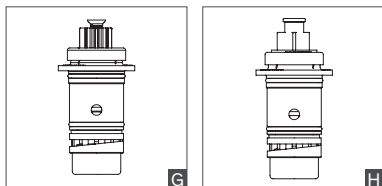

BASINS

Cartridges

	Time flow (sec.)	Maintenance kit	Complete cartridge	Type
For TEMPOSTOP				
744000, 745100, 745107, 745200, 745250, 745257, 745300, 746000, 746007, 746292	7	753005	743005	A
745440, 745450, 746410, 747121, 748126	7	753005	743305	B
737152, 737202	3	753303	743323	B
741943, 741945, 747122L, 702451	7	753105	743205	B
744001, 745101, 745301, 745351, 746001	7	753105	743105	A
748150	15	753010	743010	A
748151	15	753115	743115	A
For TEMPOSTOP 2 / TEMPOMIX 2				
700000, 70000015, 700100, 70010015, 700200	7	753005	743907	C
700001, 70000115, 700101, 702301	7	753105	743908	C
700400, 70040015, 700500, 700400	7	753005	743305	B
For TEMPOSOFT				
740000, 741000, 742000, 74200015, 742100	7	-	743747	D
For TEMPOSOFT 2				
740300, 740500, 741500, 741550, 742500, 74250015, 742510	7	-	743747	D
740300, 740500, 741500, 741550, 742500, 74250015, 742510	15	-	743742	D
For TEMPOMIX				
795000, 79500015 (before 07/2017)	7	753795	743795	E
795000, 79500015 (after 07/2017)	7	753795	743791	F
795926, 79592615	7	753795	743795	E
795209	7	753796	743798	G
796000, 796838, 797000, 798152 (before 07/2017)	7	753796	743796	G
796000, 796838, 797000, 798152 (after 07/2017)	7	753796	743786	H
For TEMPOMIX 3				
794000, 79400015, 794100, 794150, 794155, 794160, 794165, 794050, 794055	7	-	743794	I
794350, 794360, 794370, 794200, 794250	7	-	743793	I
For non-manual controls				
TEMPOGENOU 734100, 735100, 735000, 735400, 73544715	7	753005	743305	B
MONOFOOT 736001, 736101, 736102	-	753736	-	-
MIXFOOT 739000, 739100, 739102	-	753739	-	-

Wall plates

For TEMPOMIX 3 recessed				
Chrome-plated metal wall plate, spout L.110mm			794PLAQ11	J
Chrome-plated metal wall plate, spout L.190mm			794PLAQ19	K