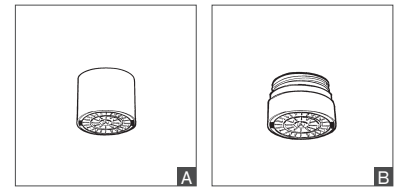

AERATORS, FLOW STRAIGHTENERS, FILTERS, SCREWS

	Repair kit	Type
Scale-resistant aerators		
F22 with ECO washer (2 per pack)	925622.2P	A
M24 with ECO washer (2 per pack)	925624.2P	B
Comfort aerators		
M16.5/100 for TEMPOMIX 1 (after 07/2017) and TEMPOMIX 3 recessed	925616.2P	C
Removal key	222429	D
ECO aerators 1.5 lpm		
M24/100	925724.2P	E
M16.5/100	925716.2P	F
Flow straighteners at 3 lpm adjustable with 2.5mm Allen key		
F22/100 with adjustable flow rate (2 per pack)	922022.2P	G
M24/100 with adjustable flow rate (2 per pack)	922024.2P	H
Key to adjust (2.5mm Allen key)	C282025	K
Flow straighteners		
Ø 18 for TEMPOSTOP 2 and TEMPOMIX 2	700BJ	-
Ø 13mm for TEMPOSTOP, TEMPOSOFT 2 and TEMPOMIX 3	BJ13V	-
M16.5/100 for TEMPOMIX 1 (after 07/2017) and TEMPOMIX 3 recessed	922016.2P	I
Removal key for flow straightener M16.5/100	222429	D
BIOSAFE outlet		
M16.5/100 for TEMPOMIX 3 recessed	923016.2P	J
Removal key	222429	D
Flat filter washer		
Nylon, mesh 0.5mm for nuts ½" (10 per pack)	60212.10P	L
Nylon, mesh 0.5mm for nuts ¾" (10 per pack)	60234.10P	L
Stainless steel, mesh 0.3mm for nuts ¾" (10 per pack)	60300.10P	-
Conical filter		
0.5mm mesh for nuts ¾" (10 per pack)	60438.10P	-
Tamperproof screws		
TORX M5 × 25 + metal plugs (4 per pack)	999049	-