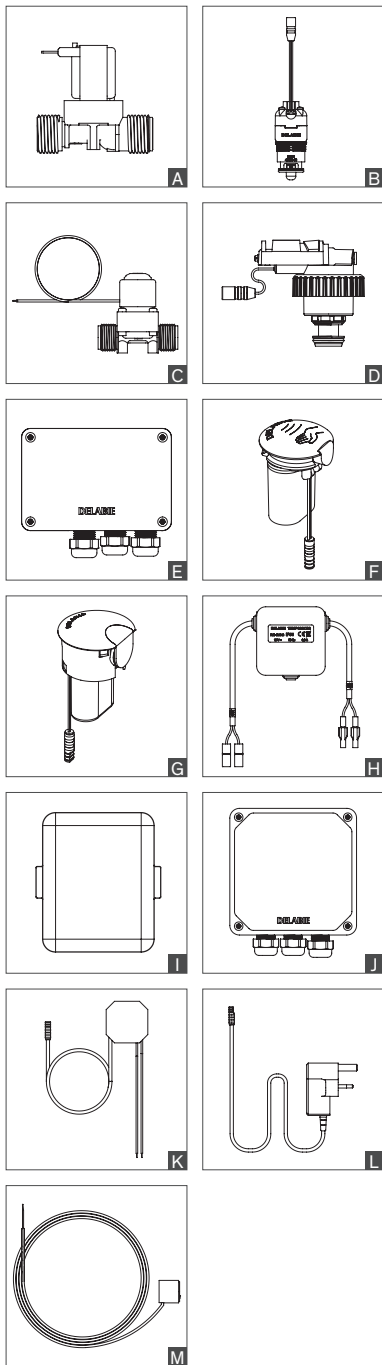

SOLENOID VALVES

For basins, showers, urinals and WCs		
12V MM½" for basins or urinals	495626	A
12V MM¾" for basins	495612	A
12V MM¾" for siphon action urinals and multi-urinals	429101	A
12V MM1" for WCs and urinals except 463326	461035	-
12V MM1" for WCs 463326	461034	-
6V for TEMPOMATIC 3 basins	479749	B
6V for TEMPOMATIC 4	479748	B
6V for TEMPOMATIC 4 basins (with adjustable flow rate)	479650	-
6V MM½" for TEMPOMATIC 1 and 2, BINOPTIC	495646	C
6V MM¾" for TEMPOMATIC 1 and 2, BINOPTIC, HYBRIMATIC	495606	-
6V MM½" for TEMPOMATIC shower panels	495615	-
6V MM½" SECURITHERM recessed for showers	479452	-
6V MM½" for TEMPOMATIC 4 recessed for urinals	430646	-
Electronic unit for TEMPOMATIC WC dual control	461032	D
12V MM½" with 4m cable for TEMPOMATIC multifunction unit	495626CEB	-
Cable L. 4m for TEMPOMATIC multifunction unit solenoid valve	441452CEB	-
12V F1"-F1¼" for WC with backflow prevention device and stopcock for TEMPOMATIC multifunction unit	463SRH	-

ELECTRONIC CONTROL UNITS

For basins, showers, urinals and WCs		
230/12V standard with "duty flush" option, with transformer for basins	495444BC	E
6V with integrated batteries for TEMPOMATIC 3 basins	492446	F
6V with integrated batteries TEMPOMATIC 4 basins	490446	G
6V for TEMPOMATIC 4 basins, mains supply	490450	G
230/12V multifunction with transformer for basins, showers, flush type 461...	495445BC	E
6V battery-operated for basins	495446BC	E
12V without transformer for multi-urinals with infrared barrier	487449	H
12V without transformer for individual exposed or recessed urinals	428012	H
12V without transformer for individual cross wall urinals	428112	H
6V with integrated batteries for TEMPOMATIC 3 urinals	479446	F
6V with integrated batteries for TEMPOMATIC 4 urinals	479436	G
6V with integrated batteries for HYBRIMATIC	101339	I
230/12V multifunction with transformer for dual flush type 463...	463000	J

SUPPLY CABLES

For TEMPOMATIC 4 basin with mains supply		
6V recessed supply	490240	K
6V European plug supply	490241	-
6V British plug supply	490241UK	L
Extension	490230EXT	-

SENSORS

For basins, showers, urinals and WCs		
For TEMPOMATIC multi-urinal with infrared barrier, with 5m cable	487499	M
With cable 0.70m	495070	M
With cable 1.50m	495149	M
With cable 5m	495499	M
For BINOPTIC basin and TEMPOMATIC 2 basin, cable 0.70m	CEL378V	-
For BINOPTIC basin and TEMPOMATIC 2 basin, cable 1.50m	CEL378150V	-
For BINOPTIC basin and TEMPOMATIC 2 basin, cable 5m	CEL378499V	-
For TEMPOMATIC WCs automatic/voluntary, with cable	463399	M

NB: cable cannot be extended or cut