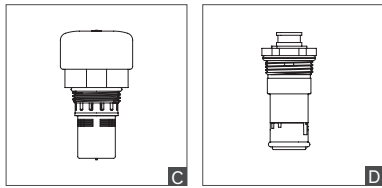

BASINS

Cartridges

	Time flow (sec.)	Maintenance kit	Complete cartridge	Type
For TEMPOSTOP				
744000, 745100, 745107, 745200, 745250, 745257, 745300, 746000, 746007, 746292	7	753005	743005	A
745440, 745450, 746410, 747121, 748126	7	753005	743305	B
737152, 737202	3	753303	743323	B
741943, 741945, 747122L, 702451	7	753105	743205	B
744001, 745101, 745301, 745351, 746001	7	753105	743105	A
748150	15	753010	743010	A
748151	15	753115	743115	A
For TEMPOSTOP 2 / TEMPOMIX 2				
700000, 70000015, 700100, 70010015, 700200	7	753005	743907	C
700001, 70000115, 700101, 702301	7	753105	743908	C
700400, 70040015, 700500, 700400	7	753005	743305	B
For TEMPOSOFT				
740000, 741000, 742000, 74200015, 742100	7	-	743747	D
For TEMPOSOFT 2				
740300, 740500, 741500, 741550, 742500, 74250015, 742510	7	-	743747	D
740300, 740500, 741500, 741550, 742500, 74250015, 742510	15	-	743742	D
For TEMPOMIX				
795000, 79500015 (before 07/2017)	7	753795	743795	E
795000, 79500015 (after 07/2017)	7	753795	743791	F
795926, 79592615	7	753795	743795	E
795209	7	753796	743798	G
796000, 796838, 797000, 798152 (before 07/2017)	7	753796	743796	G
796000, 796838, 797000, 798152 (after 07/2017)	7	753796	743786	H
For TEMPOMIX 3				
794000, 79400015, 794100, 794150, 794155, 794160, 794165, 794050, 794055	7	-	743794	I
794350, 794360, 794370, 794200, 794250	7	-	743793	I
For non-manual controls				
TEMPOGENOU 734100, 735100, 735000, 735400, 73544715	7	753005	743305	B
MONOFOOT 736001, 736101, 736102	-	753736	-	-
MIXFOOT 739000, 739100, 739102	-	753739	-	-

Wall plates

For TEMPOMIX 3 recessed				
Chrome-plated metal wall plate, spout L.110mm			794PLAQ11	J
Chrome-plated metal wall plate, spout L.190mm			794PLAQ19	K