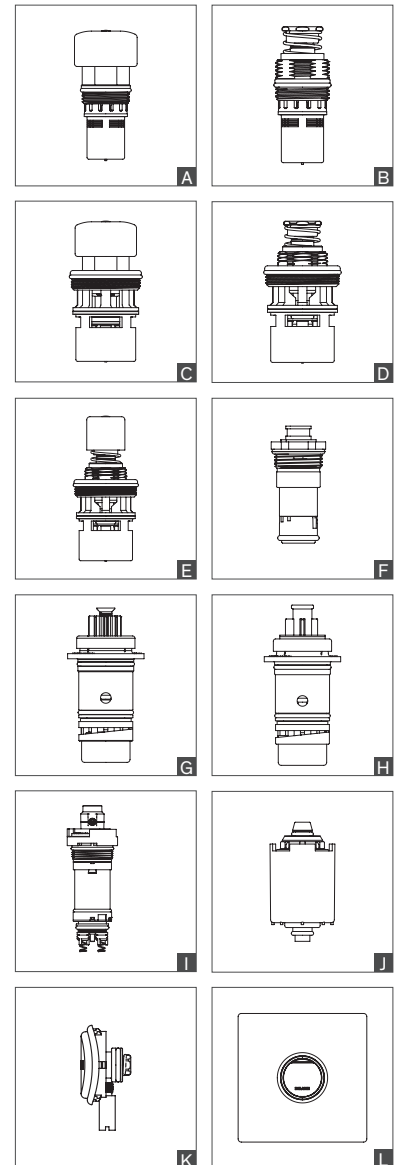

Wall plates

For TEMPOMIX 3 recessed				
Chrome-plated metal wall plate, spout L.110mm			794PLAQ11	J
Chrome-plated metal wall plate, spout L.190mm			794PLAQ19	K

SHOWERS

Cartridges

	Time flow (sec.)	Maintenance kit	Complete cartridge	Type
For TEMPOSTOP				
747000, 748000	15	753010	743010	A
747004, 747006, 747500	15	753010	743310	B
749000	30	753749	743749	C
749BOX	30	753149	743644	-
749570, 749700, 749770, 749001, 749715, 749725	30	753149	743700	C
749142, 749146, 749152, 749159, 749212, 749219	30	753149	743642	D
749128, 749628, 749925	30	753149	743428	E
747122, 747214	15	753115	743215	B
For TEMPOSOFT 2				
747800, 747801, 748800, 749422, 749428, 749429, 749870	30	-	743743	F
For TEMPOMIX				
790000, 790001, 790006, 790008, 790218, 790219, 790425, 790427, 790709, 790712, 790874, 790875, 790909, 790912, 790925, 790927, 790970 (before 09/2017)	30	753790	743790	G
790000, 790001, 790006, 790008, 790218, 790219, 790425, 790427, 790709, 790712, 790874, 790875, 790909, 790912, 790925, 790927, 790970 (after 09/2017)	30	753790	743789	H
796152, 796159, 796202, 796209	30	753790	743797	G
For TEMPOMIX 3				
794450, 794400, 794470, 794218, 794219	30	-	743799	I
For SPORTING				
713000, 714000, 714002	30	-	743714	J
Starter only for: ditto	-	-	714764	-
714700	30	-	743715	J
Starter only for: 714700	-	-	714765	K

Wall plate

For TEMPOMIX 3 recessed				
Chrome-plated metal wall plate			794PLAQ	L

THERMOSTATIC MIXERS

	Repair kit	Type
For PREMIX SECURITY after 06/2008		
731052, 731053	753750	A
731054, 731055	753755	B
For PREMIX COMFORT after 06/2008		
731002, 731200, 731003, 731300	753730	A
731004, 731400, 731005, 731500	753735	B
For PREMIX COMPACT		
733015, 733016, 733020, 733021	753733	C
For PREMIX NANO		
732012, 732016, 732115, 732116, 732216	743732	D
Connector kit 3/8" for 732216	732515	E
For ECONOMIX		
2 × 15mm Combi angled inlet assembly	BA9915	-
2 × 22mm Combi angled inlet assembly	BA9922	-