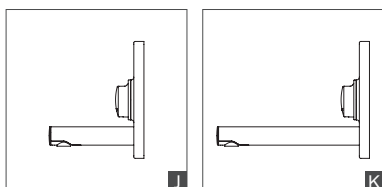

BASINS

Cartridges

	Time flow (sec.)	Maintenance kit	Complete cartridge	Type
For TEMPOSTOP				
744000, 745100, 745107, 745200, 745250, 745257, 745300, 746000, 746007, 746292	7	753005	743005	A
745440, 745450, 746410, 747121, 748126	7	753005	743305	B
737152, 737202	3	753303	743323	B
741943, 741945, 747122L, 702451	7	753105	743205	B
744001, 745101, 745301, 745351, 746001	7	753105	743105	A
748150	15	753010	743010	A
748151	15	753115	743115	A
For TEMPOSTOP 2 / TEMPOMIX 2				
700000, 70000015, 700100, 70010015, 700200	7	753005	743907	C
700001, 70000115, 700101, 702301	7	753105	743908	C
700400, 70040015, 700500, 700400	7	753005	743305	B
For TEMPOSOFT				
740000, 741000, 742000, 74200015, 742100	7	-	743747	D
For TEMPOSOFT 2				
740300, 740500, 741500, 741550, 742500, 74250015, 742510	7	-	743747	D
740300, 740500, 741500, 741550, 742500, 74250015, 742510	15	-	743742	D
For TEMPOMIX				
795000, 79500015 (before 07/2017)	7	753795	743795	E
795000, 79500015 (after 07/2017)	7	753795	743791	F
795926, 79592615	7	753795	743795	E
795209	7	753796	743798	G
796000, 796838, 797000, 798152 (before 07/2017)	7	753796	743796	G
796000, 796838, 797000, 798152 (after 07/2017)	7	753796	743786	H
For TEMPOMIX 3				
794000, 79400015, 794100, 794150, 794155, 794160, 794165, 794050, 794055	7	-	743794	I
794350, 794360, 794370, 794200, 794250	7	-	743793	I
For non-manual controls				
TEMPOGENOU 734100, 735100, 735000, 735400, 73544715	7	753005	743305	B
MONOFOOT 736001, 736101, 736102	-	753736	-	-
MIXFOOT 739000, 739100, 739102	-	753739	-	-

Wall plates

For TEMPOMIX 3 recessed				
Chrome-plated metal wall plate, spout L.110mm			794PLAQ11	J
Chrome-plated metal wall plate, spout L.190mm			794PLAQ19	K