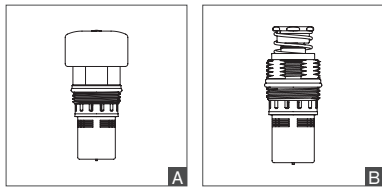

BASINS

Cartridges

	Time flow (sec.)	Maintenance kit	Complete cartridge	Type
For TEMPOSTOP				
744000, 745100, 745107, 745200, 745250, 745257, 745300, 746000, 746007, 746292	7	753005	743005	A
745440, 745450, 746410, 747121, 748126	7	753005	743305	B
737152, 737202	3	753303	743323	B
741943, 741945, 747122L, 702451	7	753105	743205	B
744001, 745101, 745301, 745351, 746001	7	753105	743105	A
748150	15	753010	743010	A
748151	15	753115	743115	A
For TEMPOSTOP 2 / TEMPOMIX 2				
700000, 70000015, 700100, 70010015, 700200	7	753005	743907	C
700001, 70000115, 700101, 702301	7	753105	743908	C
700400, 70040015, 700500, 700400	7	753005	743305	B
For TEMPOSOFT				
740000, 741000, 742000, 74200015, 742100	7	-	743747	D
For TEMPOSOFT 2				
740300, 740500, 741500, 741550, 742500, 74250015, 742510	7	-	743747	D
740300, 740500, 741500, 741550, 742500, 74250015, 742510	15	-	743742	D
For TEMPOMIX				
795000, 79500015 (before 07/2017)	7	753795	743795	E
795000, 79500015 (after 07/2017)	7	753795	743791	F
795926, 79592615	7	753795	743795	E
795209	7	753796	743798	G
796000, 796838, 797000, 798152 (before 07/2017)	7	753796	743796	G
796000, 796838, 797000, 798152 (after 07/2017)	7	753796	743786	H
For TEMPOMIX 3				
794000, 79400015, 794100, 794150, 794155, 794160, 794165, 794050, 794055	7	-	743794	I
794350, 794360, 794370, 794200, 794250	7	-	743793	I
For non-manual controls				
TEMPOGENOU 734100, 735100, 735000, 735400, 73544715	7	753005	743305	B
MONOFOOT 736001, 736101, 736102	-	753736	-	-
MIXFOOT 739000, 739100, 739102	-	753739	-	-

Wall plates

For TEMPOMIX 3 recessed				
Chrome-plated metal wall plate, spout L.110mm			794PLAQ11	J
Chrome-plated metal wall plate, spout L.190mm			794PLAQ19	K