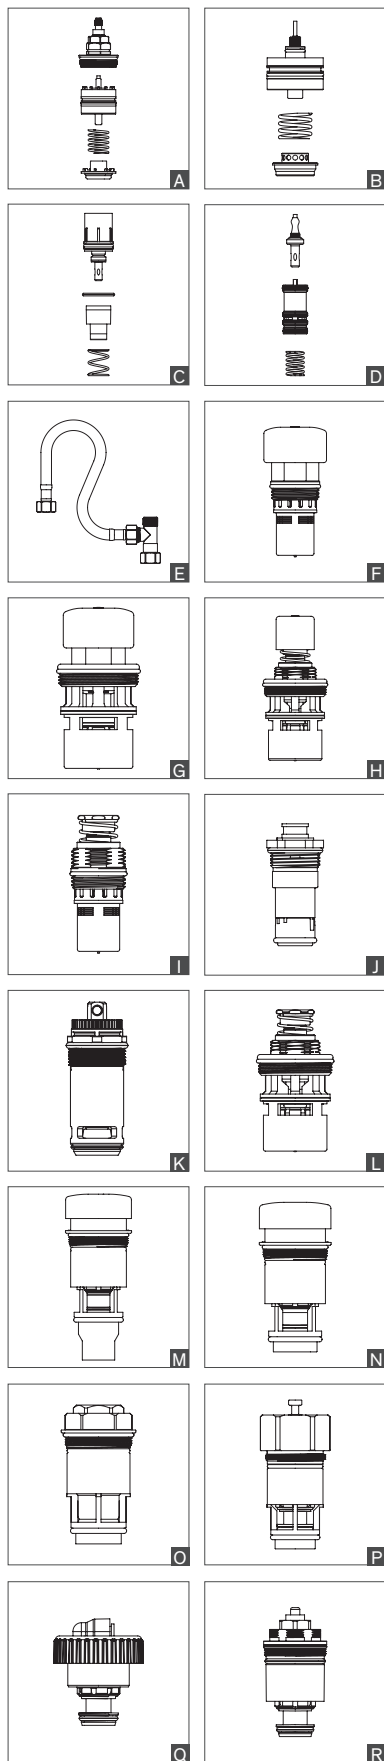

THERMOSTATIC MIXERS

	Repair kit	Type
For PREMIX SECURITY after 06/2008		
731052, 731053	753750	A
731054, 731055	753755	B
For PREMIX COMFORT after 06/2008		
731002, 731200, 731003, 731300	753730	A
731004, 731400, 731005, 731500	753735	B
For PREMIX COMPACT		
733015, 733016, 733020, 733021	753733	C
For PREMIX NANO		
732012, 732016, 732115, 732116, 732216	743732	D
Connector kit 3/8" for 732216	732515	E
For ECONOMIX		
2 × 15mm Combi angled inlet assembly	BA9915	-
2 × 22mm Combi angled inlet assembly	BA9922	-

URINALS

Cartridges

	Time flow (sec.)	Maintenance kit	Complete cartridge	Type
For TEMPOSTOP				
777000, 778000	3	753303	743003	F
779000	7	753148	743707	G
779BOX	7	753148	743645	-
779128, 779427	7	753148	743528	H
777200, 777924, 538300, 538350, 538400, 538450	3	753303	743323	I
For TEMPOSOFT 2				
777130, 777140, 777800, 778800	3	-	743744	J
For TEMPOFLUX				
778755, 778757, 778700	3	-	743778	K

Wall plate

TEMPOFLUX recessed				
Satin finish stainless steel wall plate			778PIS	-

WCs

Cartridges

	Time flow (sec.)	Maintenance kit	Complete cartridge	Type
For TEMPOCHASSE				
760000, 760004, 760005, 760450	7	753779	743779	G
760150, 760220, 760605, 760627, 760700	7	753779	743605	L
760410	7	753779	743705	L
For TEMPOFLUX				
761000, 761001, 761002, 761003, 761004, 761025	7	753761	743761	M
761627, 761900, 761920	7	753761	743762	N
761150, 761200, 761700	7	753763	743763	O
For TEMPOFLUX 2				
762901, 762902, 576211, 578300, 578305	7	-	743622	P
762150	7	-	743623	-
576227, 578400, 578405	7	-	743677	-
For TEMPOFLUX 3				
763000, 763040	7	-	743765	Q
763201, 763203	7	-	743764	R

Wall plates

TEMPOFLUX 3 recessed				
Satin finish stainless steel wall plate			763PIM	-
Chrome-plated metal wall plate			763PMM	-