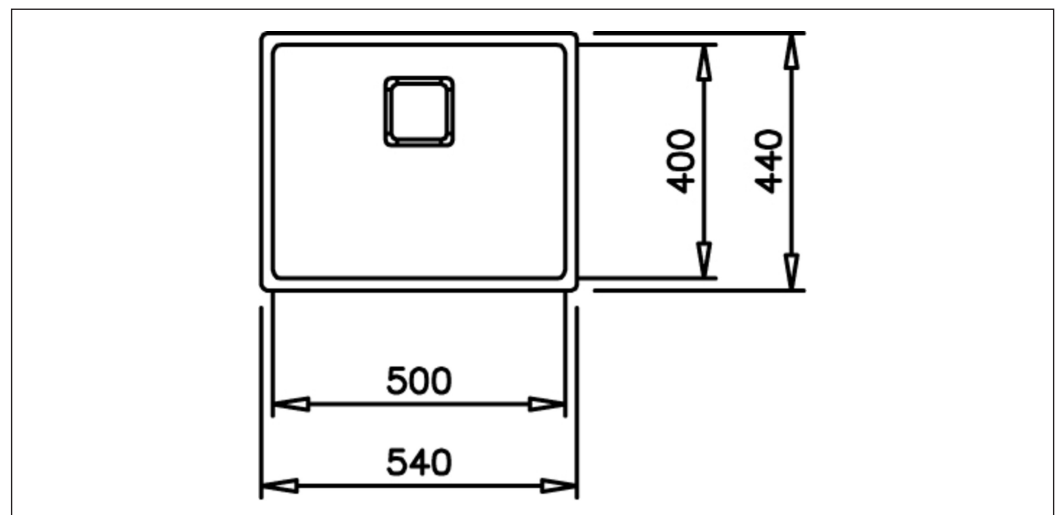

FlexLinea FlexLinea-TI

Art. no. FLEXLINEA5040-
GTIN TITAN

Cabinet size	60
Overall dimension in mm	540 x 440 x 200
Bowl dim. in mm	500 x 400
Waste hole dim. in mm	97
Waste hole placement	Upper center
Material	EN 1.4301, AISI 304, SS2333, PVD in color Brass
Material thickness in mm	1,0
Gross weight in kg	7.20
Net weight in kg	5.60

Description

New! Single bowl in PVD colour for inset, under- and flush mount in a sharp and timeless expression that fits most kitchen (R15).
In PVD colour with square basket waste and decorative cover.
Delivered with overflow, basket waste and water trap.