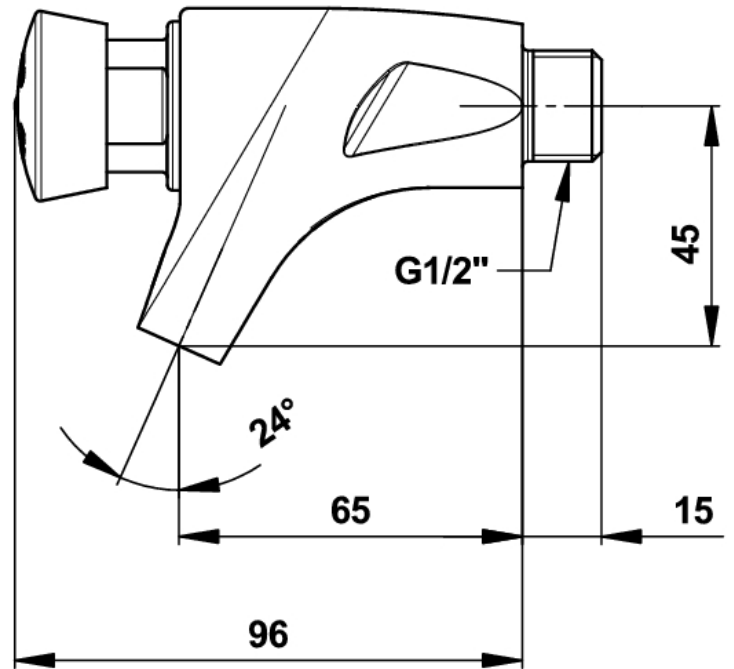

Range : Single wall-mounted tap

Ref : 63000 - PRESTO 504

> Working pressure :

- 1 to 5 bar

> Flow :

- 3 l/min at 3 bar - 4-position flow adjustment device
- Anti-water-hammering design

> Flow time :

- 15 seconds (± 5 sec.)

> Hydraulic supply :

- M G 1/2" (15x21) - Cold water

> Thermal resistance :

- Resistant to a temperature of 75°C for 30 minute thermal shock

> Security :

- Interchangeable head and non-turnable push-button
- Non-removable, wear-proof coloured marker

> Delivered with :

- Instruction manual

> Standards & approvals :

- Acoustic class II
- Brass body in accordance with EN 1982, EN 12164, EN 12156
- Molded chrome-plated body in accordance with EN 12540
- 200-hour neutral salt spray resistant (NSS) in accordance with ISO 9227