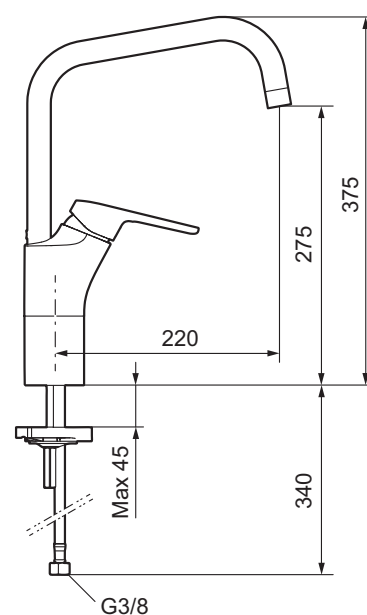

FM Mattsson Siljan

- EcoSafe® mixer
- Cold Start
- Ceramic cartridge with soft closing function
- Adjustable flow control and temperature limiter
- Eco Flow (energy and water saving aerator)
- Swivel spout, limitation part for 60°, 85°, 110° or 360° included
- Soft PEX® hoses with 3/8" connecting nut (stainless steel braided)
- Hole diameter Ø34-37 mm

Description	FMM nr	EAN kod
Chrome	83000010	7391887236747
Chrome, with Soft PEX® flat end Ø10 mm	83000000	7391887236730