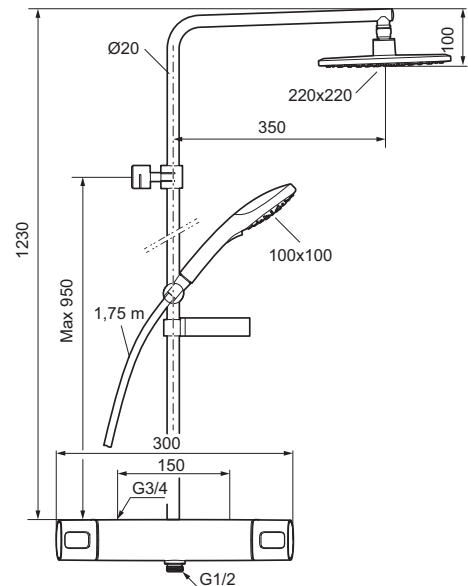

Description	FMM nr	EAN kod
Chrome	83831500	7391887238369