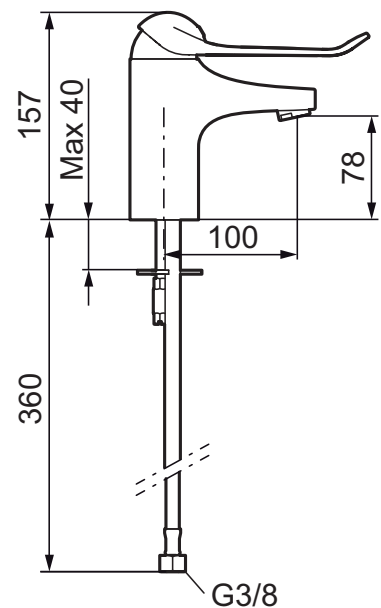

Description	FMM nr	EAN kod
Chrome	80604010	7391887232787