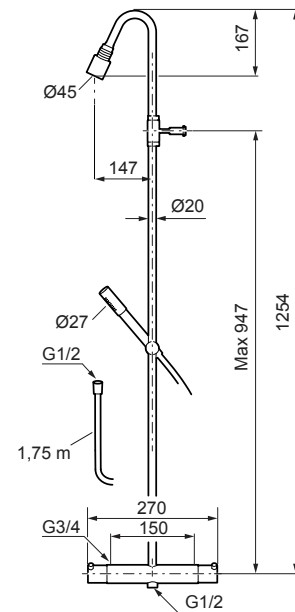

Mora Izzy Rustic Shower System kit

mora
ANNO 1927

Mora Izzy exudes harmony and elegance. The elegantly curved shower bar gives Mora Izzy its characteristic look. Izzy Rustic has a rustic finish that speaks a language of its own and is inspired by raw, industrial environments.

Mora Izzy Shower System:

- Black shower hose in metal, PVC- and BPA-free
- With Easy-Clean anti-limescale system
- Shower bar can be shortened if required
- Eco (energy and water saving hand shower 9 l/min, shower head 12 l/min)

Mora Eco

No PVC

EasyClean

Comfort Shower

Description
Rustic brass

MA nr
70 56 00.25

EAN kod
7391887252709

Mora Izzy Rustic Shower System kit