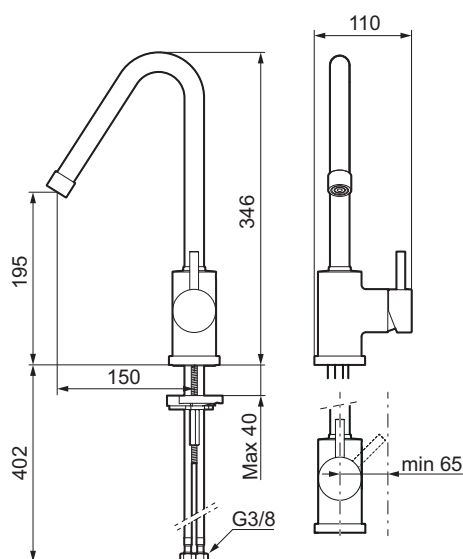

Mora Izzy Rustic

mora

ANNO 1927

Mora Izzy exudes harmony and elegance. The elegantly curved spout gives Mora Izzy its characteristic look. Izzy Rustic has a rustic finish that speaks a language of its own and is inspired by raw, industrial environments.

Izzy Rustic come with untreated brass surfaces, which will allow them to age over time, developing a patina and a beauty all of their own.

- ESS (energy saving system)
- Adjustable flow control and temperature limiter
- Soft PEX[®] hoses with 3/8" connecting nut (stainless steel braided)
- Swivel spout, limitation part for 60°, 85°, 110° or 360° included
- Hole diameter Ø29-37 mm

ESS

Description
Rustic brass

MA nr
70 28 00.25

EAN kod
7391887252570