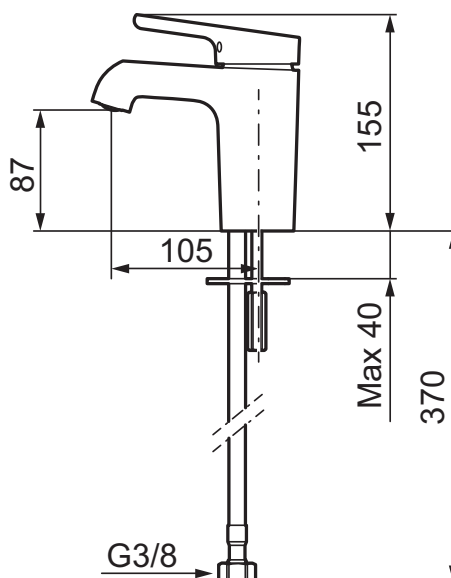

Mora One

mora

ANNO 1927

Mora One is an elegant and strict series of mixers expressing usability, beauty and durability. Mora One is inspired by the 90-year old history of Mora Armatur, but is designed for a modern home. An inspiration to Thomas Sandell, architect and designer, when developing the Mora One was the classical outdoor water pump. Mora One has the same conical body and sharp transitions to the flat surfaces as an old water pump. Mora One has an advanced and reliable technique. The mixers are contributing to a more sustainable environment by saving as much water and energy as possible without compromising on comfort.

- ESS (energy saving system)
- Ceramic cartridge with soft closing function
- Adjustable flow control and temperature limiter
- Eco (energy and water saving constant flow aerator, 5 l/min at 200–600 kPa)
- Soft PEX[®] hoses with 3/8" connecting nut (stainless steel braided)
- Hole diameter Ø34-37 mm

EcoSafe

ESS

Mora Eco

Soft Closing

Description
Chrome

MA nr
26 30 01.CA

EAN kod
7391887242403