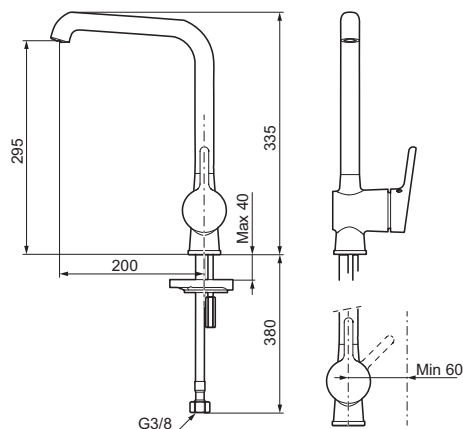

Mora One

mora

ANNO 1927

Mora One is an elegant and strict series of mixers expressing usability, beauty and durability. Mora One is inspired by the 90-year old history of Mora Armatur, but is designed for a modern home. An inspiration to Thomas Sandell, architect and designer, when developing the Mora One was the classical outdoor water pump. Mora One has the same conical body and sharp transitions to the flat surfaces as an old water pump. Mora One has an advanced and reliable technique. The mixers are contributing to a more sustainable environment by saving as much water and energy as possible without compromising on comfort.

- Ceramic cartridge with soft closing function
- Adjustable flow control and temperature limiter
- Soft PEX[®] hoses with 3/8" connecting nut (stainless steel braided)
- Swivel spout, limitation part for 60°, 85°, 110° or 360° included
- Hole diameter Ø34-37 mm

EcoSafe

Soft Closing

Description
Chrome

MA nr
26 20 51

EAN kod
7391887242328