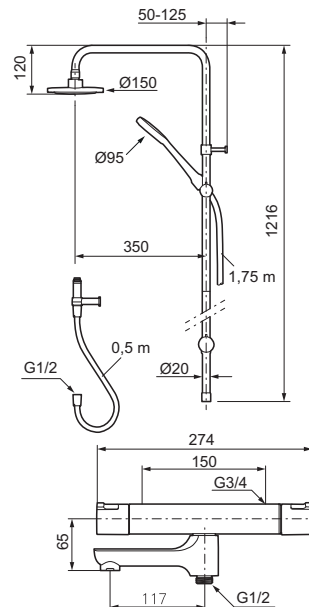

Mora Cera Bath and Shower System kit

mora
ANNO 1927

Consist of:

Mora Cera thermostatic mixer art.no. 240100.DB

- Swivel spout with built-in diverter
- Compensates for temperature and pressure fluctuations
- Temperature handle with safety stop at 38°C and 42°C
- With Eco-function
- Approved non-return valves, EN-Standard EN1717
- Extra user-friendly grips, approved by the Rheumatism Association in Sweden

Mora Cera Shower System S5 art.no. 130005

- Diverter with ceramic cartridge
- Shower hose in metal, PVC- and BPA-free
- With Easy-Clean anti-limescale system
- Shower bar can be shortened if required
- Diverter can be mounted with lever pointing in chosen direction
- Air mixture provides comfort flow at 6 l/min, max flow 10 l/min

Mora Shower bar bracket with hose art.no. 130367

Mora Eco

No PVC

EasyClean

Express Fill

Comfort Shower

Easy-Open

Description
Chrome, incl. s-connection (2x701001)

MA nr
24 19 05.DB

EAN kod
7391887234255