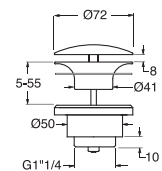

IT Finiture	13 nero opaco	24 bianco opaco	34 oro rosa spazzolato	46 oro rosa lucido
EN Finishings	13 black mat	24 white mat	34 brushed rose gold	46 polished rose gold
IT Finiture	52 oro giallo	72 cromo nero lucido	75 cromo nero spazzolato	77 metallic spazzolato
EN Finishings	52 yellow gold	72 polished black chrome	75 brushed black chrome	77 brushed metallic
IT Finiture	80 metallic lucido	92 ottone antico spazzolato		
EN Finishings	80 polished metallic	92 brushed old brass