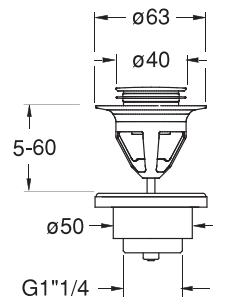

IT Finiture	13 nero opaco 13 black mat	24 bianco opaco 24 white mat	34 oro rosa spazzolato 34 brushed rose gold	46 oro rosa lucido 46 polished rose gold
EN Finishings				
IT Finiture	52 oro giallo 52 yellow gold	72 cromo nero lucido 72 polished black chrome	75 cromo nero spazzolato 75 brushed black chrome	77 metallic spazzolato 77 brushed metallic
EN Finishings				
IT Finiture	80 metallic lucido 80 polished metallic	92 ottone antico spazzolato 92 brushed old brass		
EN Finishings