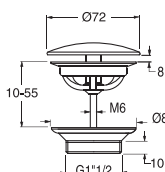

UD 364

51 cromato
51 chrome

IT Finiture	13 nero opaco	24 bianco opaco	34 oro rosa spazzolato	46 oro rosa lucido
EN Finishings	13 black mat	24 white mat	34 brushed rose gold	46 polished rose gold
IT Finiture	52 oro giallo	72 cromo nero lucido	75 cromo nero spazzolato	77 metallic spazzolato
EN Finishings	52 yellow gold	72 polished black chrome	75 brushed black chrome	77 brushed metallic
IT Finiture	80 metallic lucido	92 ottone antico spazzolato		
EN Finishings	80 polished metallic	92 brushed old brass