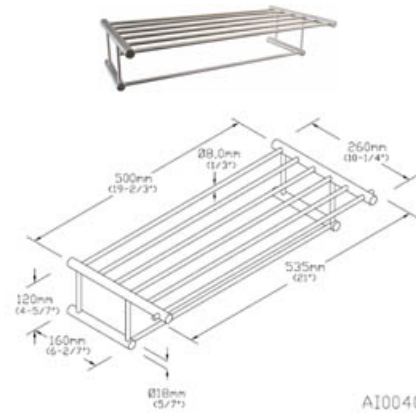

**Towel shelf with rail**

Código: **AI0040C**

**General description**

- Towel shelf with towel bar, stainless steel AISI 304, bright finish, for mounting on the wall.
- Suitable for the hotel sector, for fitting out the bathrooms in the hotel rooms.
- Model suitable for public use.
- With no removable components.

**Components and Materials**

- Towel shelf consist of six seamless bar, stainless steel AISI 304, 0.8 mm thick, bright finish.
- Stainless steel AISI 304 seamless bar, 0.8 mm thick, bright finish.
- Stainless steel AISI 304 arm, 0.8 mm thick, bright finish. Completely welded construction.
- Mounting on the wall by means of four screws.

**Technical Specifications**

Maximum dimensions - 120 x 535 x 260 mm Distance from the wall - 260 mm
--

Dim.: ±4%

**Operation**

No specific instructions for its use required.

**Certificates & Qualifications**