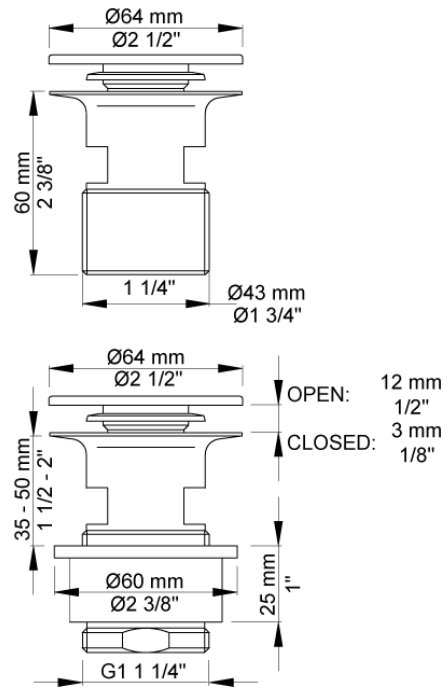

--

Date:	
-------	--

Client:	
---------	--

Project:	
----------	--

A62

1 1/4" slotted push operated waste. The part that goes through the wash basin, is polished chrome when you order the A62 in colour 40 and colours.