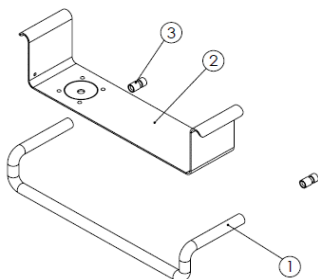

ISO-DRAWING

PRODUCT CARE

d line products are produced in the highest quality stainless steel, marine grade, AISI 316. To sustain the unique d line finish appearance please follow the below instructions:

- Wash down the surfaces using soapy water or mild detergent
- Always thoroughly rinse off with clean water
- To complete the cleaning procedure dry/polish the surfaces with a soft dry cloth

Please do not use scouring powder, steel wool, chloride based detergents or other aggressive cleaning products as these may damage the surface.

If spots or corrosion appear on the surface it is not due to the stainless steel quality, but to impurities in the environment, aggressive conditions or improper or insufficient cleaning.