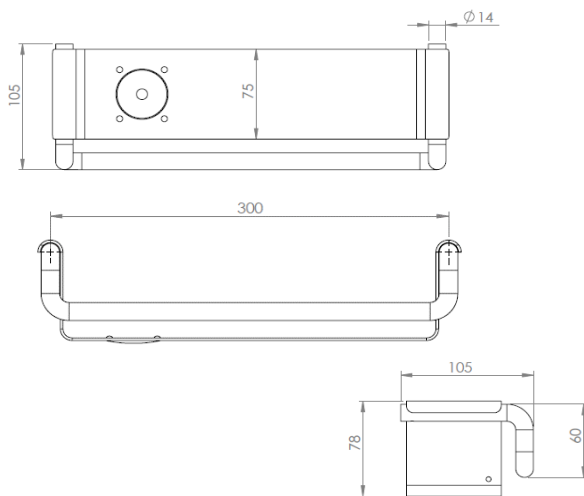

Shampoo shelf, 319x78x75mm

Knud Holscher Collection

d line

PRODUCT DATA SHEET

ITEM NUMBER	SURFACE
14.7030.02.308	Satin Stainless Steel
16.7030.01.304	Polished stainless steel

PRODUCT
Shampoo shelf, 319x78x75mm, grey, satin finish

PICTURE

TENDER TEXT

Shampoo shelf. Outstanding classic danish design by Knud Holscher.
Material: stainless steel AISI 316 satin finish, grey. Radius: Ø14. W:319 mm x H:78 mm x D:105 mm.

PRODUCT SPECIFICATION

Dimensions: W:319 mm x H:78 mm x D:105 mm.
Radius:Ø14
Material: stainless steel AISI 316
Surface finish: satin grain 320, crafted by hand
Warranty for stainless steel (non movable) parts - 20 years

DRAWING

SPARE PARTS / ACCESSORIES:

14.9760.30.088	Shampoo shelf white only
14.9760.02.068	Loose hangers
P0.0000.00.451	Screws and plugs

MOUNTING:

Ø4,5x70mm screws with plugs 8x40mm. Please use correct screws and plugs for the type of wall.