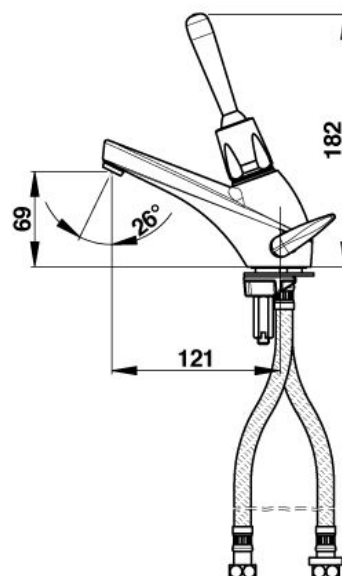

Range : Deck-mounted mixer self-closing tap

Ref : 68228 - PRESTO 7000

> **Working pressure :**

- 1 to 5 bar

> **Flow :**

- 3 l/min at 3 bar - 4-position flow adjustment device
- Anti-water-hammering design

> **Flow time :**

- 15 seconds (± 5 sec.)

> **Operation :**

- Simple press on the lever to activate the water flow

> **Hydraulic supply :**

- G 3/8" (12x17)

> **Thermal resistance :**

- Resistant to a temperature of 75°C for 30 minute thermal shock

> **Security :**

- Non-removable, wear-proof red or blue marker

> **Delivered with :**

- 2 Filter gaskets
- 1 Stainless steel plain washer
- 2 PEX hoses with NF check valves and nuts
- Fixing bracket
- 1 Flange gasket
- 1 Brass clamping nut
- 2 coloured marker (Red and blue)
- Instruction manual