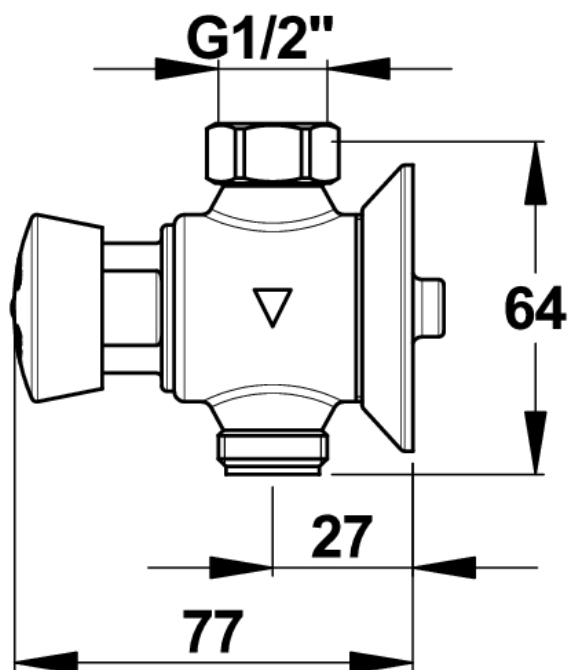

Range : Self-Closing urinal valves

Ref : 31003 - PRESTO 12 - In-line water inlet

> Working pressure :

- 1 to 5 bar

> Flow :

- 9 l/min at 1 bar - 4-position flow adjustment device
- Anti-water-hammering design

> Flow time :

- 6 seconds (± 2 sec.)

> Hydraulic supply :

- In-line water inlet
- M G 1/2" Inlet and outlet

> Delivered with :

- 1 Flat gasket and 1 Union nut
- 1 Nut for 12x14 tube
- 1 Loose wall flange
- Instruction manual