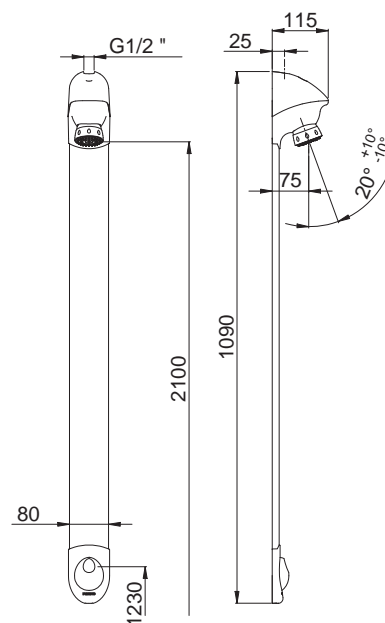

Range: Timed flow single tap for shower

Ref: 27400 - PRESTO DL 400 SE® single tap with straight stop valve

> Working pressure :

- 1 to 5 bar

> Flow :

- 8 l/min at 3 bar with integrated flow limiter (+ additional 6l/mn limiter)
- Anti-water-hammering design
- Fixed shower head with anti-limescale spikes

> Flow time :

- 30 seconds (± 5 sec.)

> Hydraulic supply :

- G 1/2" (15x21) Top water inlet with straight stop valve
- For cold or premixed water

> Material and colour finish :

- Injected molded metal body and cover
- Extruded cover in aluminium (magnesium-silicon alloy 6060)

> Thermal resistance :

- Resistant to a temperature of 75°C for 30-minute-thermal-shocks

> Security :

- Patented anti-blocking "S" system to avoid the water to flow continuously

> Delivered with :

- VBA screws and nylon plugs
- Additional 6l/mn limiter
- M G 1/2" - FG3/4" stop valve and filter
- Instruction manual