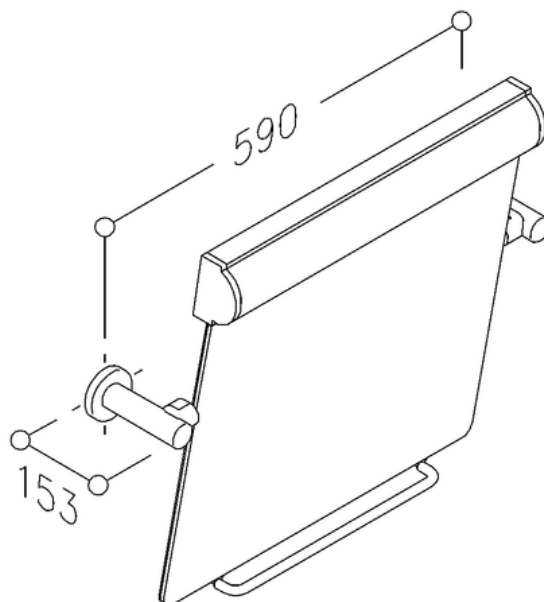

NORMBAU GmbH
Schwarzwaldstraße 15
77871 Renchen/Germany
Telefon +49(0)7843 / 704 - 0
Telefax +49(0)7843 / 704 - 43
www.normbau.de · normbau@allegion.com