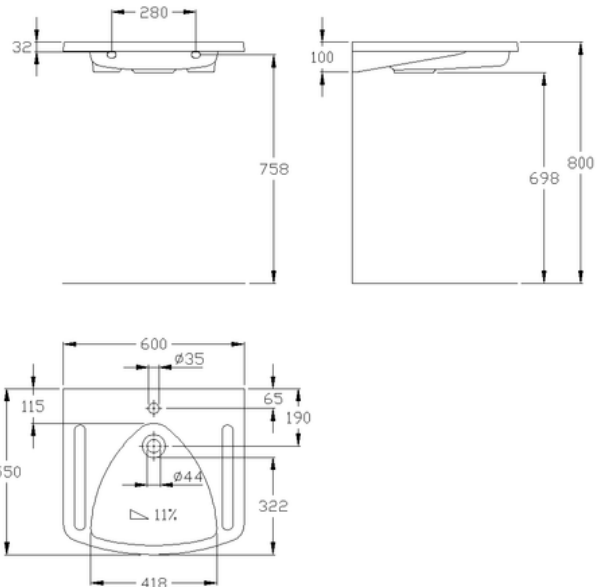

Wash bin, 600 x 550 mm

600 x 550mm, made of mineral cast, matt and nonporous surface, available in Cavere® white (092), ergonomically shaped basin with wide front area, rounded edges and smooth surface pleasant to put the arms on it. With two integrated openings for grip (right and left), may also be used as towel holder. Storage space for items, without hole against overflow, with hanger bolt fixing. Wheelchair access according to German standard DIN 18040 and Austrian standard ÖNORM B1600/1601. Loading according to European standard DIN EN 14688. CE mark according to Construction Products Regulation No. 305/2011 (CPR). Without tap an siphon.

Product code	7530600

Product group	7010