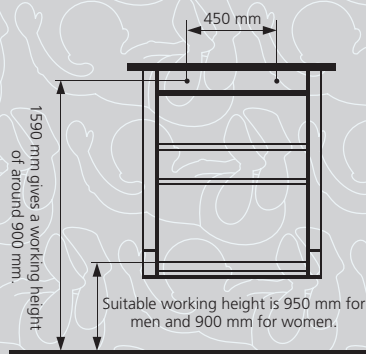

Material

The side members, the wall studs, the shelves and the top are made of lacquered solid wood (beech or oak). The table is made of melamine or direct laminate and fitted with a polyether mattress with a polyurethane coating. The hinges and the lock are made of stainless steel.

Dimensions:

Width 660 mm
Height 780 mm
Depth closed 200 mm
Depth open 770 mm

Putting Up

Robust should be put up on the wall using screws. A direction is enclosed. Suitable working height is 90 cm for women and 95 cm for men.