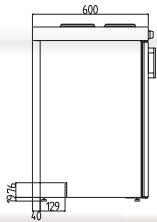

W 1000 mm x H 900 mm x D 600 mm.

CK1200, delivered one and a half bowl kitchen sink and 2 hotplates.

W 1200 mm x H 900 mm x D 600 mm.

Variants CK1001/1002

Art. No:	Description
CK1001T	Minikitchen 1000, 2 hotplates left. Incl. refrigerator.
CK1002T	Minikitchen 1000, 2 hotplates right. Incl. refrigerator.
CK1001T-UK	Minikitchen 1000, 2 hotplates left. Without refrigerator.
CK1002T-UK	Minikitchen 1000, 2 hotplates right. Without refrigerator.
CK1001-UP	Minikitchen 1000, without hotplates. Incl. refrigerator. Sink right.
CK1002-UP	Minikitchen 1000, without hotplates. Incl. refrigerator. Sink left.
CK1001-UKUP	Minikitchen 1000, without hotplates. Without refrigerator. Sink right.
CK1002-UKUP	Minikitchen 1000, without hotplates. Without refrigerator. Sink left.
CK1001T-UK1PL	Minikitchen 1000, 1 hotplate, without refrigerator. Sink right.
CK1002T-UK1PL	Minikitchen 1000, 1 hotplate, without refrigerator. Sink left.