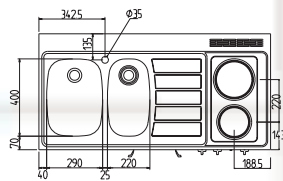

W 1000 mm x H 900 mm x D 600 mm.

CK1200, delivered one and a half bowl kitchen sink and 2 hotplates.

W 1200 mm x H 900 mm x D 600 mm.

Variants CK1001/1002

Art. No:	Description
CK1001T	Minikitchen 1000, 2 hotplates left. Incl. refrigerator.
CK1002T	Minikitchen 1000, 2 hotplates right. Incl. refrigerator.
CK1001T-UK	Minikitchen 1000, 2 hotplates left. Without refrigerator.
CK1002T-UK	Minikitchen 1000, 2 hotplates right. Without refrigerator.
CK1001-UP	Minikitchen 1000, without hotplates. Incl. refrigerator. Sink right.
CK1002-UP	Minikitchen 1000, without hotplates. Incl. refrigerator. Sink left.
CK1001-UKUP	Minikitchen 1000, without hotplates. Without refrigerator. Sink right.
CK1002-UKUP	Minikitchen 1000, without hotplates. Without refrigerator. Sink left.
CK1001T-UK1PL	Minikitchen 1000, 1 hotplate, without refrigerator. Sink right.
CK1002T-UK1PL	Minikitchen 1000, 1 hotplate, without refrigerator. Sink left.