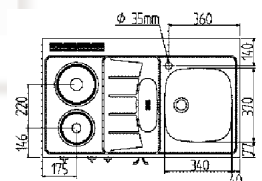

intra

Inspired by design

intra Standard

“our best selling minikitchen”

This is the base of our minikitchen range. An alternative with all you need. Refrigerator, hotplates and kitchen sink.

CK1000/12000

Minikitchen with a 50 cm refrigerator and a 500 mm white steel base unit, kitchen sink in stainless steel and hotplates.

Delivered with wastes and watertrap and a 60 min. timer for the hotplates.

Intra Standard can be delivered in many variants, for example without refrigerator or without hotplates.