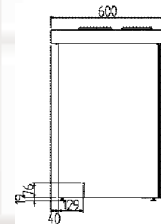

W 1000 mm x H 900 mm x D 600 mm.

CK1200, delivered one and a half bowl kitchen sink and 2 hotplates.

W 1200 mm x H 900 mm x D 600 mm.

Variants CK1001/1002

Art. No:	Description
CK1001T	Minikitchen 1000, 2 hotplates left. Incl. refrigerator.
CK1002T	Minikitchen 1000, 2 hotplates right. Incl. refrigerator.
CK1001T-UK	Minikitchen 1000, 2 hotplates left. Without refrigerator.
CK1002T-UK	Minikitchen 1000, 2 hotplates right. Without refrigerator.
CK1001-UP	Minikitchen 1000, without hotplates. Incl. refrigerator. Sink right.
CK1002-UP	Minikitchen 1000, without hotplates. Incl. refrigerator. Sink left.
CK1001-UKUP	Minikitchen 1000, without hotplates. Without refrigerator. Sink right.
CK1002-UKUP	Minikitchen 1000, without hotplates. Without refrigerator. Sink left.
CK1001T-UK1PL	Minikitchen 1000, 1 hotplate, without refrigerator. Sink right.
CK1002T-UK1PL	Minikitchen 1000, 1 hotplate, without refrigerator. Sink left.