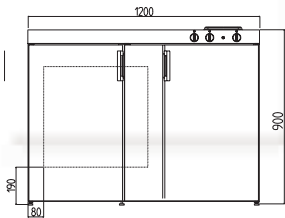

W 1000 mm x H 900 mm x D 600 mm.

CK1200, delivered one and a half bowl kitchen sink and 2 hotplates.

W 1200 mm x H 900 mm x D 600 mm.

Variants CK1001/1002

Art. No:	Description
CK1001T	Minikitchen 1000, 2 hotplates left. Incl. refrigerator.
CK1002T	Minikitchen 1000, 2 hotplates right. Incl. refrigerator.
CK1001T-UK	Minikitchen 1000, 2 hotplates left. Without refrigerator.
CK1002T-UK	Minikitchen 1000, 2 hotplates right. Without refrigerator.
CK1001-UP	Minikitchen 1000, without hotplates. Incl. refrigerator. Sink right.
CK1002-UP	Minikitchen 1000, without hotplates. Incl. refrigerator. Sink left.
CK1001-UKUP	Minikitchen 1000, without hotplates. Without refrigerator. Sink right.
CK1002-UKUP	Minikitchen 1000, without hotplates. Without refrigerator. Sink left.
CK1001T-UK1PL	Minikitchen 1000, 1 hotplate, without refrigerator. Sink right.
CK1002T-UK1PL	Minikitchen 1000, 1 hotplate, without refrigerator. Sink left.