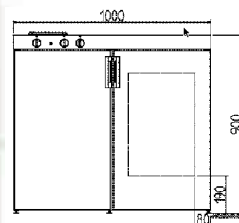

intra

Inspired by design

intra Standard

“our best selling minikitchen”

This is the base of our minikitchen range. An alternative with all you need. Refrigerator, hotplates and kitchen sink.

CK1000/12000

Minikitchen with a 50 cm refrigerator and a 500 mm white steel base unit, kitchen sink in stainless steel and hotplates.

Delivered with wastes and watertrap and a 60 min. timer for the hotplates.

Intra Standard can be delivered in many variants, for example without refrigerator or without hotplates.