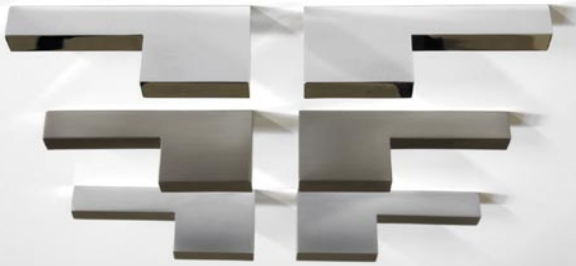

 FROST

Skyline » brushed stainless

Wall » matt chrome

Tower » polished chrome

Wall » black

Wall » brushed stainless

Panel » brushed stainless

Quadra handle 2 » polished chrome / brushed stainless / natural anodized

Barcelona » matt chrome / brushed stainless

barcelona » matt chrome

barcelona » black

barcelona » polished chrome

barcelona » black

Arki+ asymmetrical » black

Arki+ symmetrical » black

Arki+ » polished chrome / brushed stainless / matt chrome

Arki+ » polished chrome / brushed stainless / matt chrome

Arki+ » polished chrome / brushed stainless / matt chrome