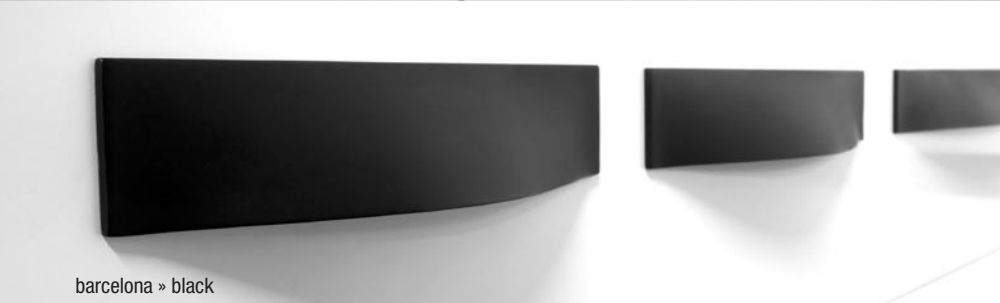

 FROST

Skyline » brushed stainless

Wall » matt chrome

Tower » polished chrome

Wall » black

Wall » brushed stainless

Panel » brushed stainless

Quadra handle 2 » polished chrome / brushed stainless / natural anodized

Barcelona » matt chrome / brushed stainless

barcelona » matt chrome

barcelona » black

barcelona » polished chrome

barcelona » black

Arki+ asymmetrical » black

Arki+ symmetrical » black

Arki+ » polished chrome / brushed stainless / matt chrome

Arki+ » polished chrome / brushed stainless / matt chrome

Arki+ » polished chrome / brushed stainless / matt chrome