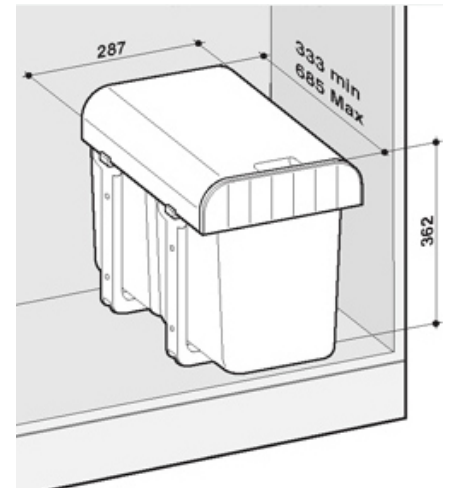

# Waste bin ALADIN

**Art. no.** ALADIN1  
**GTIN** 8001582111322  
**Art. no.** ALADIN2  
**GTIN** 8001582111315

**Overall dimension in mm** 333-685 x 287 x 362  
**Volume in L** 16 / 8+8

## Description

Aladin has 1 large waste bin, with a volume of 16 litres or 2 bins with a volume of 8 litres.