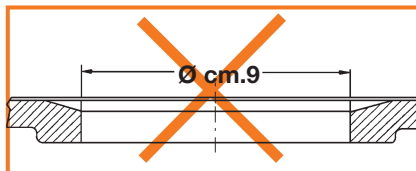

PILETTA BASKET[®]mini

PER LAVELLI INOX - SINTETICI
FOR STAINLESS STEEL - SYNTHETIC SINKS

new

dimensioni reali - real size

PER LAVELLI DA CUCINA
CON FORO SCARICO DA cm.6 (2")

FOR KITCHEN SINKS HOLE 2" (CM. 6)

Cod. 1954.007

MADE IN ITALY MADE IN ITALY

XLIRA

MADE IN ITALY MADE IN ITALY

Semplifica la vita
www.lira.com

PILETTA BASKET[®] mini CON TROPPO PIENO RETTANGOLARE

MINI BASKET STRAINER WASTE WITH RECTANGULAR OVERFLOW

new

PER LAVELLI DA CUCINA IN ACCIAIO INOX
CON FORO SCARICO DA cm.6 (2")

FOR STAINLESS STEEL KITCHEN SINKS HOLE 2" (CM. 6)

Cod. 1754.002

MADE IN ITALY MADE IN ITALY

XLIRA

MADE IN ITALY MADE IN ITALY

Via Circonvallazione 31 - 13018 Valduggia (Vercelli) - ITALY - Tel. +39 0163 4388 - Fax +39 0163 438845 - e-mail: info@lira.com