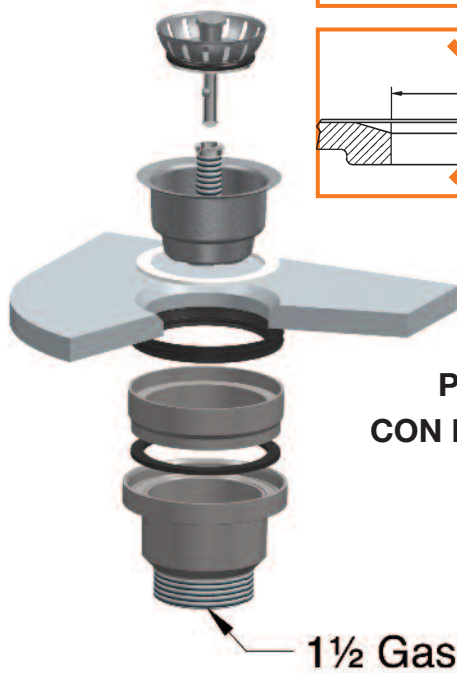

PILETTA BASKET[®]mini

PER LAVELLI INOX - SINTETICI
FOR STAINLESS STEEL - SYNTHETIC SINKS

new

dimensioni reali - real size

PER LAVELLI DA CUCINA
CON FORO SCARICO DA cm.6 (2")

FOR KITCHEN SINKS HOLE 2" (CM. 6)

Cod. 1954.007

MADE IN ITALY MADE IN ITALY

XLIRA

MADE IN ITALY MADE IN ITALY

Semplifica la vita
www.lira.com

PILETTA BASKET[®] mini CON TROPPO PIENO RETTANGOLARE

MINI BASKET STRAINER WASTE WITH RECTANGULAR OVERFLOW

new

PER LAVELLI DA CUCINA IN ACCIAIO INOX
CON FORO SCARICO DA cm.6 (2")

FOR STAINLESS STEEL KITCHEN SINKS HOLE 2" (CM. 6)

Cod. 1754.002

MADE IN ITALY MADE IN ITALY

XLIRA

MADE IN ITALY MADE IN ITALY

Via Circonvallazione 31 - 13018 Valduggia (Vercelli) - ITALY - Tel. +39 0163 4388 - Fax +39 0163 438845 - e-mail: info@lira.com