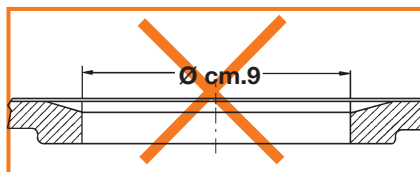

PILETTA BASKET[®]mini

PER LAVELLI INOX - SINTETICI
FOR STAINLESS STEEL - SYNTHETIC SINKS

new

dimensioni reali - real size

PER LAVELLI DA CUCINA
CON FORO SCARICO DA cm.6 (2")

FOR KITCHEN SINKS HOLE 2" (CM. 6)

Cod. 1954.007

MADE IN ITALY MADE IN ITALY

XLIRA

MADE IN ITALY MADE IN ITALY

Semplifica la vita
www.lira.com

PILETTA BASKET[®] mini CON TROPPO PIENO RETTANGOLARE

MINI BASKET STRAINER WASTE WITH RECTANGULAR OVERFLOW

new

PER LAVELLI DA CUCINA IN ACCIAIO INOX
CON FORO SCARICO DA cm.6 (2")

FOR STAINLESS STEEL KITCHEN SINKS HOLE 2" (CM. 6)

Cod. 1754.002

MADE IN ITALY MADE IN ITALY

XLIRA

MADE IN ITALY MADE IN ITALY

Via Circonvallazione 31 - 13018 Valduggia (Vercelli) - ITALY - Tel. +39 0163 4388 - Fax +39 0163 438845 - e-mail: info@lira.com