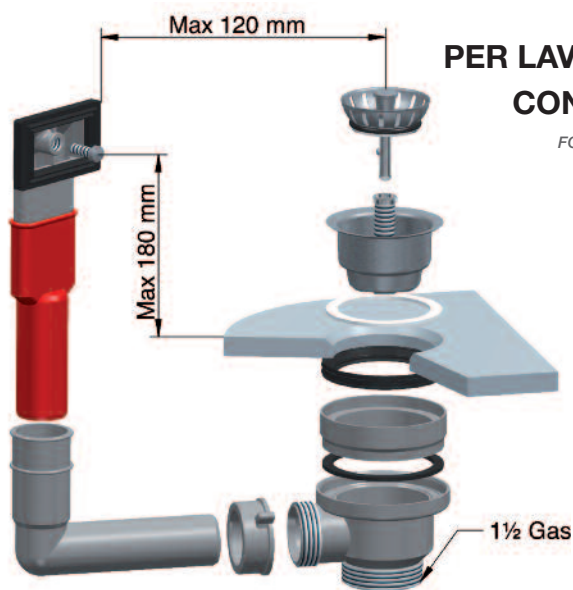

PILETTA BASKET[®]mini

PER LAVELLI INOX - SINTETICI
FOR STAINLESS STEEL - SYNTHETIC SINKS

new

dimensioni reali - real size

PER LAVELLI DA CUCINA
CON FORO SCARICO DA cm.6 (2")

FOR KITCHEN SINKS HOLE 2" (CM. 6)

Cod. 1954.007

MADE IN ITALY MADE IN ITALY

XLIRA

MADE IN ITALY MADE IN ITALY

Semplifica la vita
www.lira.com

PILETTA BASKET[®] mini CON TROPPO PIENO RETTANGOLARE

MINI BASKET STRAINER WASTE WITH RECTANGULAR OVERFLOW

new

PER LAVELLI DA CUCINA IN ACCIAIO INOX
CON FORO SCARICO DA cm.6 (2")

FOR STAINLESS STEEL KITCHEN SINKS HOLE 2" (CM. 6)

Cod. 1754.002

MADE IN ITALY MADE IN ITALY

XLIRA

MADE IN ITALY MADE IN ITALY

Via Circonvallazione 31 - 13018 Valduggia (Vercelli) - ITALY - Tel. +39 0163 4388 - Fax +39 0163 438845 - e-mail: info@lira.com