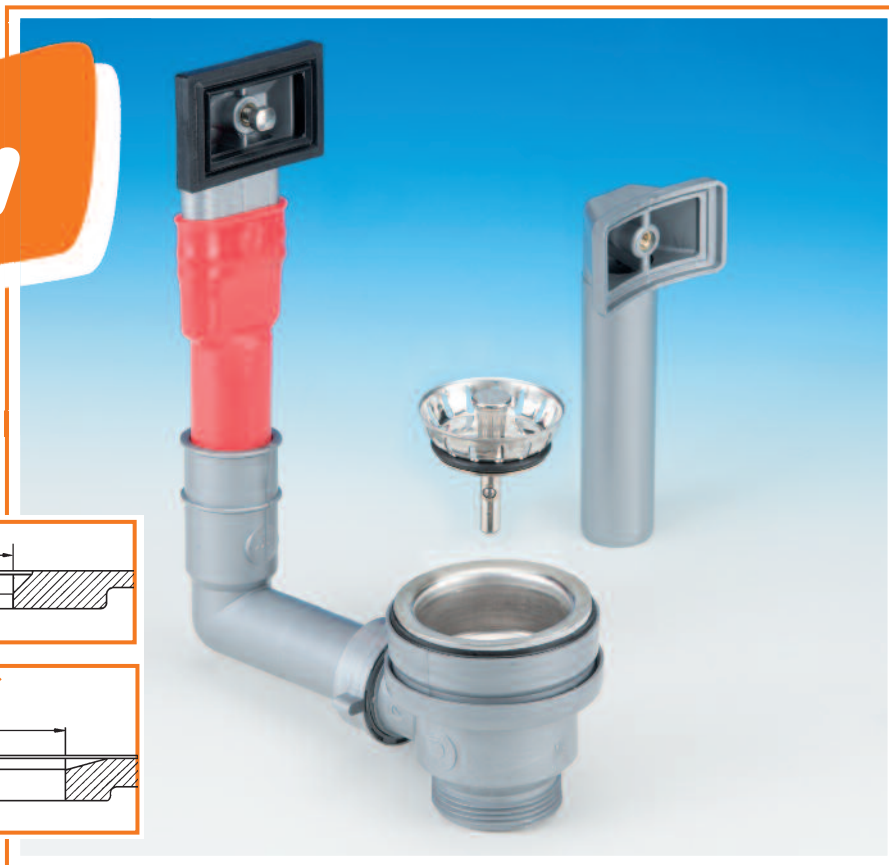

PILETTA BASKET[®]mini

PER LAVELLI INOX - SINTETICI
FOR STAINLESS STEEL - SYNTHETIC SINKS

new

dimensioni reali - real size

PER LAVELLI DA CUCINA
CON FORO SCARICO DA cm.6 (2")

FOR KITCHEN SINKS HOLE 2" (CM. 6)

Cod. 1954.007

MADE IN ITALY MADE IN ITALY

XLIRA

MADE IN ITALY MADE IN ITALY

Semplifica la vita
www.lira.com

PILETTA BASKET[®] mini CON TROPPO PIENO RETTANGOLARE

MINI BASKET STRAINER WASTE WITH RECTANGULAR OVERFLOW

new

PER LAVELLI DA CUCINA IN ACCIAIO INOX
CON FORO SCARICO DA cm.6 (2")

FOR STAINLESS STEEL KITCHEN SINKS HOLE 2" (CM. 6)

Cod. 1754.002

MADE IN ITALY MADE IN ITALY

XLIRA

MADE IN ITALY MADE IN ITALY

Via Circonvallazione 31 - 13018 Valduggia (Vercelli) - ITALY - Tel. +39 0163 4388 - Fax +39 0163 438845 - e-mail: info@lira.com